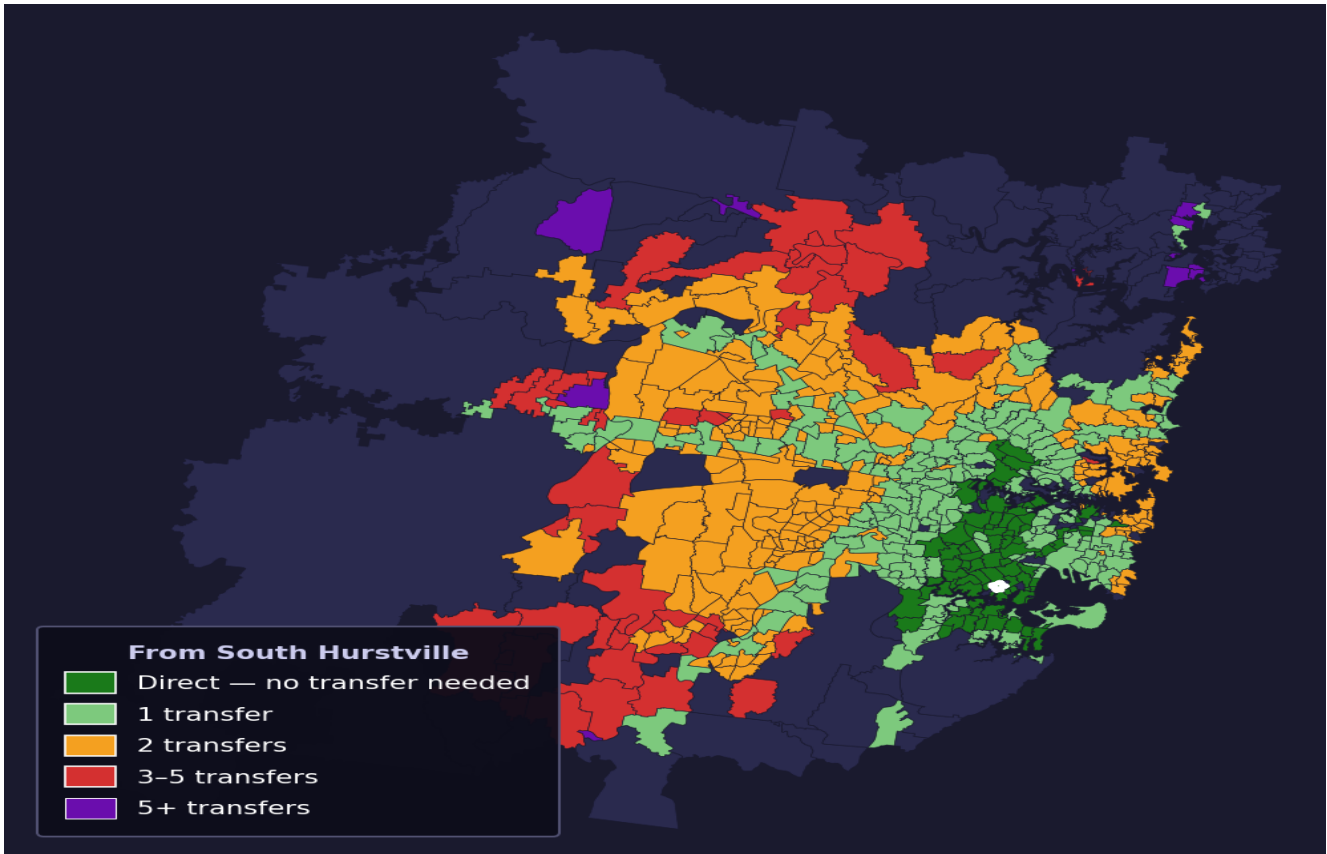

South Hurstville

Rank #387 of 781 suburbs

Composite 63 /100	Journey Quality 35 /100	Cost Efficiency 94 /100	Connectivity 78 /100
------------------------------------	--	--	---------------------------------------

Direct (0 transfers)	97 of 781
1 transfer	242 of 781
2 transfers	255 of 781
3-5 transfers	51 of 781
5+ transfers	135 of 781

Destination	Time	Single Trip	Weekly
Sydney CBD	126 min	\$6.62	\$50.00/wk
Parramatta	199 min	\$10.45	\$50.00/wk
Sydney Airport	96 min	\$4.59	
Macquarie Park	140 min	\$7.51	\$50.00/wk
Olympic Park	133 min	\$6.93	\$50.00/wk