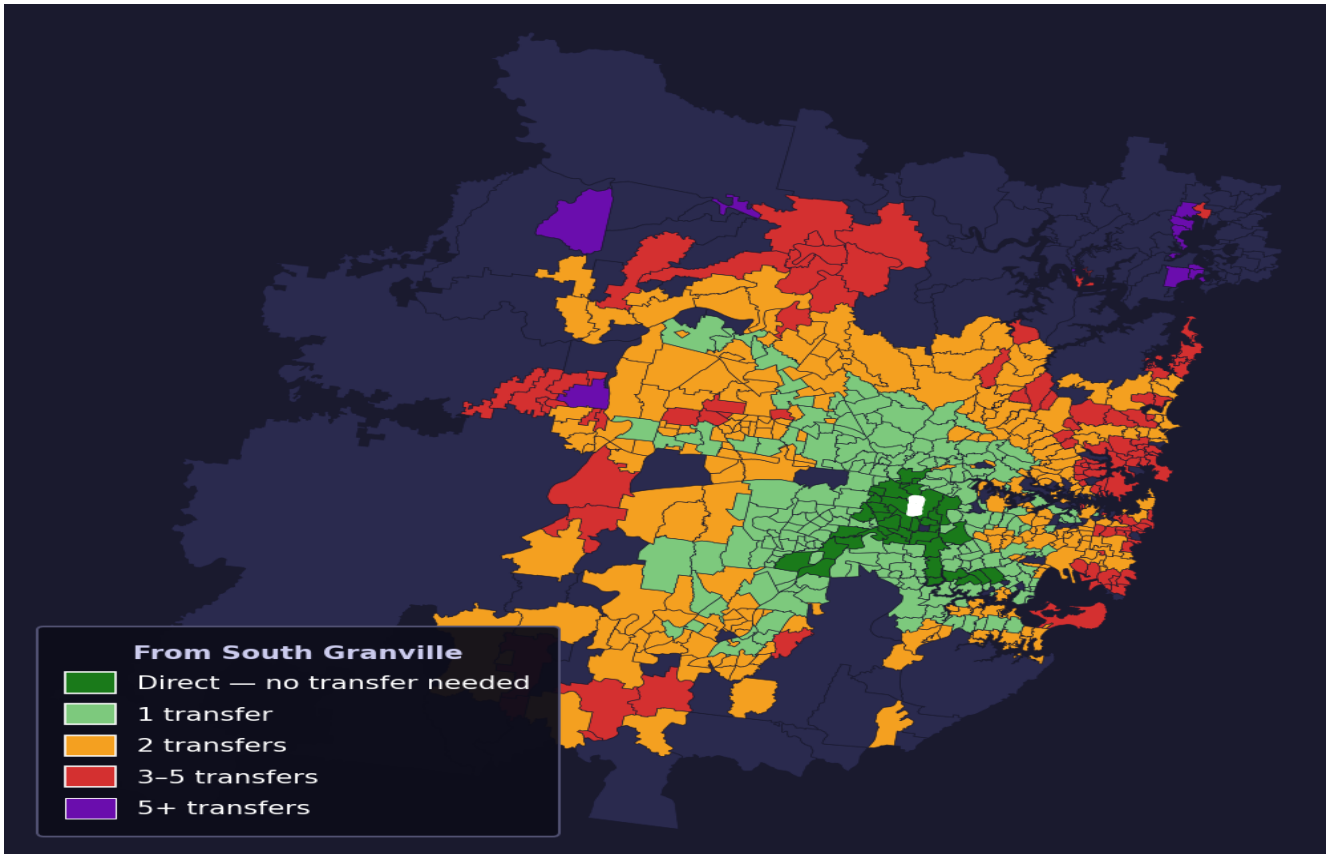

# South Granville

Rank #361 of 781 suburbs

<b>Composite</b> <b>64</b> <sub>/100</sub>	<b>Journey Quality</b> <b>44</b> <sub>/100</sub>	<b>Cost Efficiency</b> <b>91</b> <sub>/100</sub>	<b>Connectivity</b> <b>70</b> <sub>/100</sub>
---	---	---	--

<b>Direct (0 transfers)</b>	<b>39 of 781</b>
<b>1 transfer</b>	<b>212 of 781</b>
<b>2 transfers</b>	<b>279 of 781</b>
<b>3-5 transfers</b>	<b>114 of 781</b>
<b>5+ transfers</b>	<b>136 of 781</b>

Destination	Time	Single Trip	Weekly
Sydney CBD	108 min	\$6.02	<b>\$50.00/wk</b>
Parramatta	46 min	\$3.93	<b>\$36.05/wk</b>
Sydney Airport	148 min	\$7.20	
Macquarie Park	113 min	\$7.00	<b>\$50.00/wk</b>
Olympic Park	76 min	\$5.46	<b>\$50.00/wk</b>