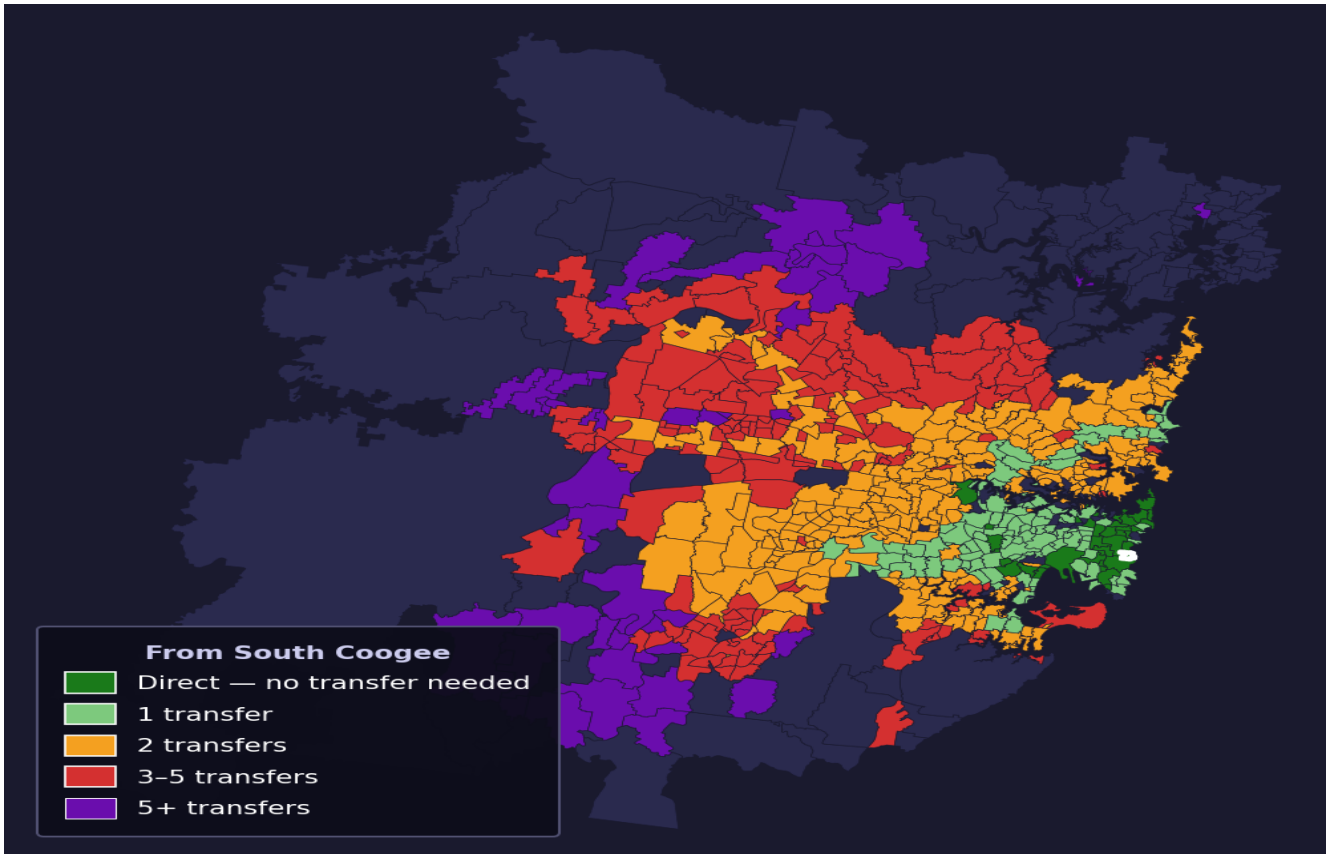

South Coogee

Rank #221 of 781 suburbs

Composite 70 _{/100}	Journey Quality 72 _{/100}	Cost Efficiency 79 _{/100}	Connectivity 60 _{/100}
---	---	---	--

Direct (0 transfers)	41 of 781
1 transfer	120 of 781
2 transfers	262 of 781
3-5 transfers	171 of 781
5+ transfers	186 of 781

Destination	Time	Single Trip	Weekly
Sydney CBD	58 min	\$4.35	\$43.54/wk
Parramatta	137 min	\$6.62	\$50.00/wk
Sydney Airport	67 min	\$4.14	
Macquarie Park	96 min	\$5.95	\$50.00/wk
Olympic Park	144 min	\$8.89	\$50.00/wk