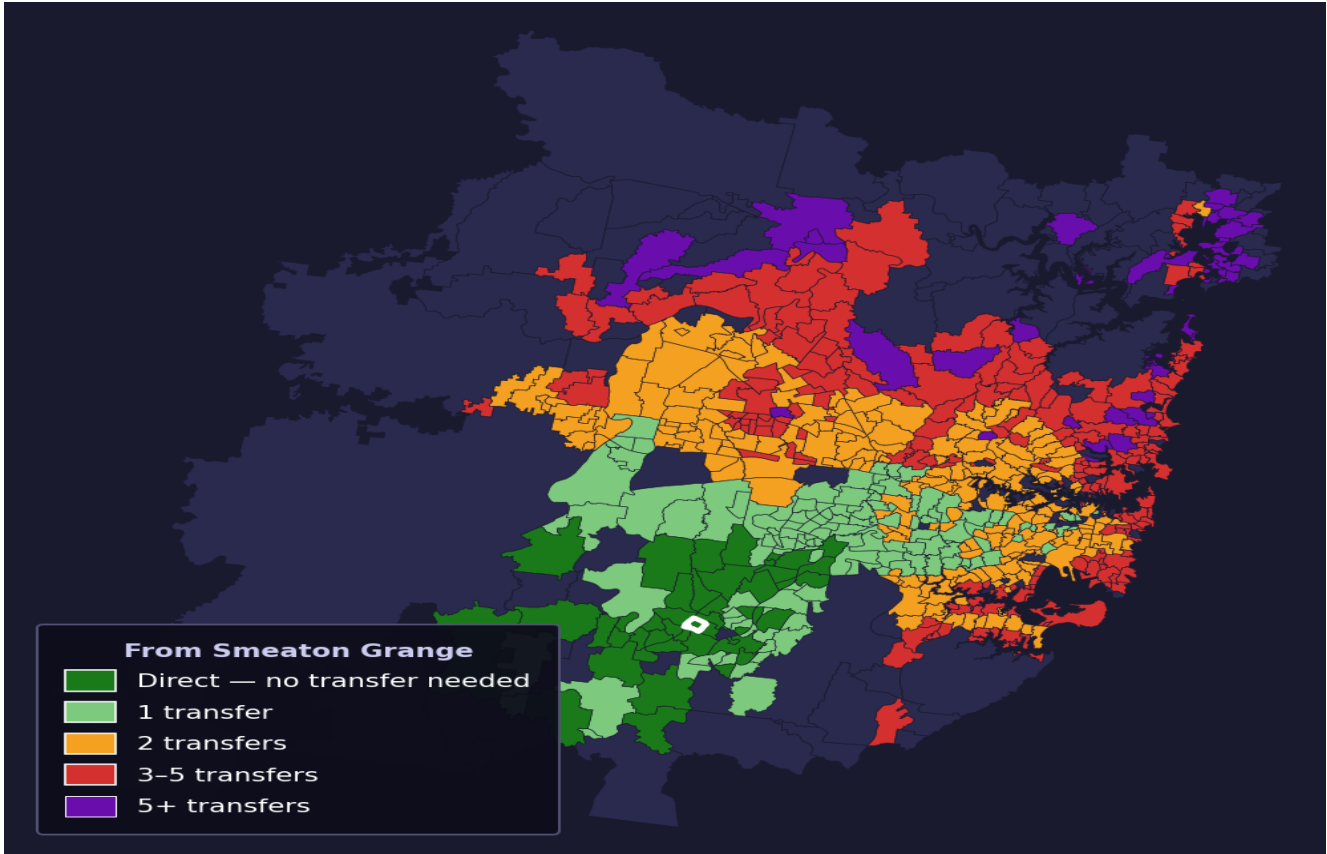

Smeaton Grange

Rank #489 of 781 suburbs

Composite 57 / ₁₀₀	Journey Quality 31 / ₁₀₀	Cost Efficiency 95 / ₁₀₀	Connectivity 63 / ₁₀₀
--	--	--	---

Direct (0 transfers)	47 of 781
1 transfer	130 of 781
2 transfers	236 of 781
3-5 transfers	216 of 781
5+ transfers	151 of 781

Destination	Time	Single Trip	Weekly
Sydney CBD	132 min	\$6.06	\$50.00/wk
Parramatta	152 min	\$10.12	\$50.00/wk
Sydney Airport	188 min	\$8.09	
Macquarie Park	198 min	\$12.15	\$50.00/wk
Olympic Park	128 min	\$6.93	\$50.00/wk