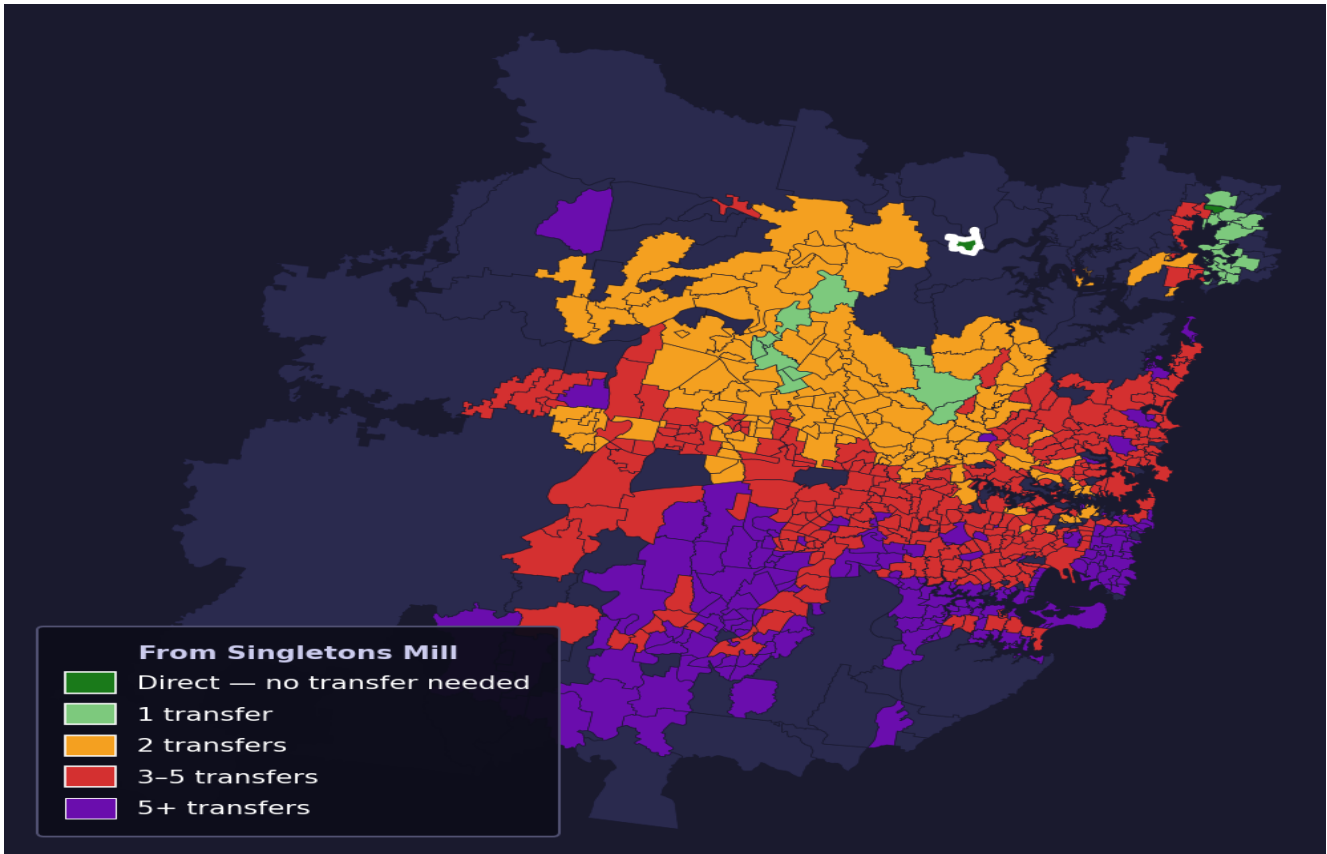

Singletons Mill

Rank #555 of 781 suburbs

Composite 54 _{/100}	Journey Quality 41 _{/100}	Cost Efficiency 93 _{/100}	Connectivity 42 _{/100}
---	---	---	--

Direct (0 transfers)	1 of 781
1 transfer	28 of 781
2 transfers	146 of 781
3-5 transfers	320 of 781
5+ transfers	285 of 781

Destination	Time	Single Trip	Weekly
Sydney CBD	115 min	\$6.67	\$48.45/wk
Parramatta	146 min	\$7.90	\$48.74/wk
Sydney Airport	189 min	\$8.71	
Macquarie Park	128 min	\$7.52	\$49.98/wk
Olympic Park	139 min	\$9.01	\$50.00/wk