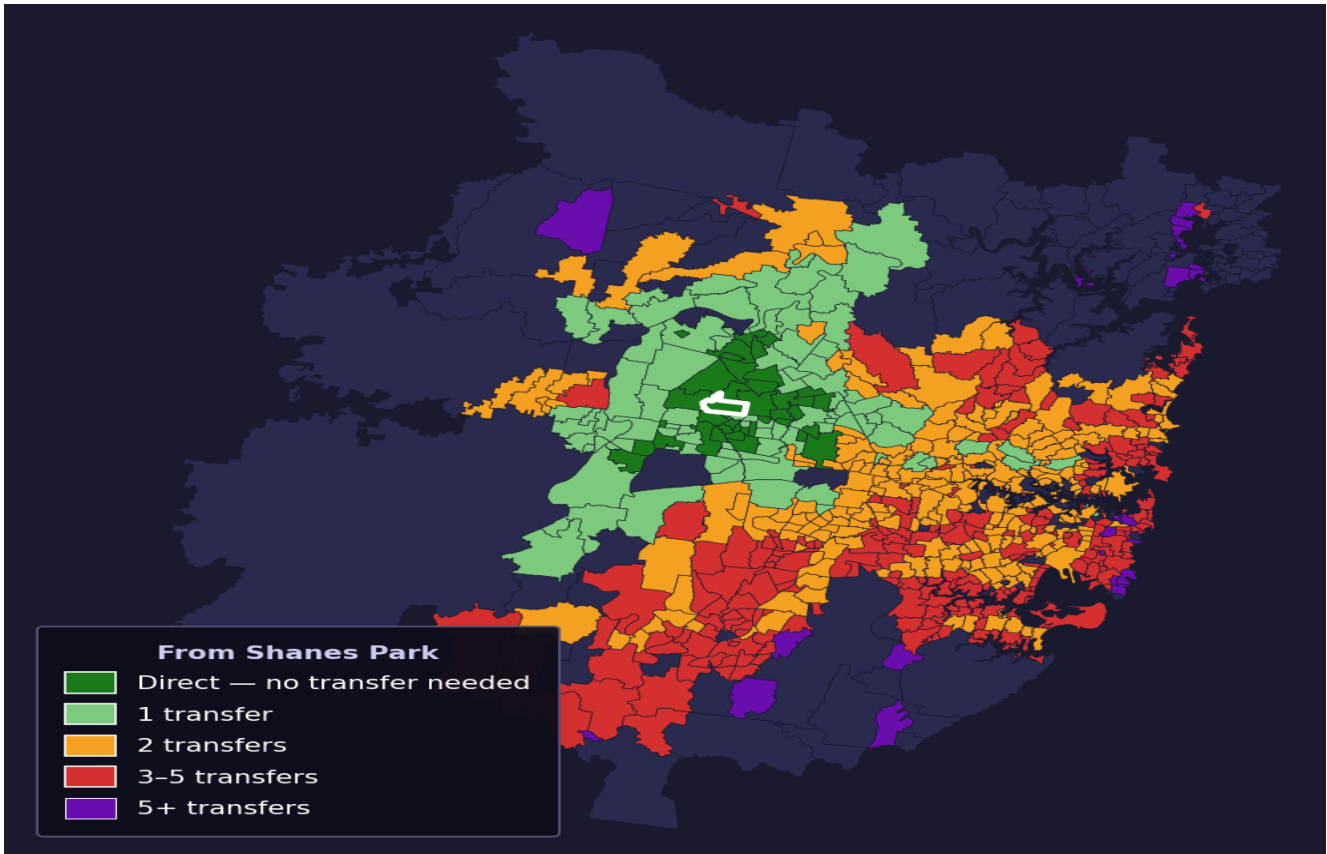

Shanes Park

Rank #492 of 781 suburbs

Composite 57 / ₁₀₀	Journey Quality 34 / ₁₀₀	Cost Efficiency 94 / ₁₀₀	Connectivity 59 / ₁₀₀
--	--	--	---

Direct (0 transfers)	38 of 781
1 transfer	90 of 781
2 transfers	248 of 781
3-5 transfers	256 of 781
5+ transfers	148 of 781

Destination	Time	Single Trip	Weekly
Sydney CBD	127 min	\$8.13	\$50.00/wk
Parramatta	131 min	\$7.51	\$50.00/wk
Sydney Airport	190 min	\$10.02	
Macquarie Park	107 min	\$6.68	\$50.00/wk
Olympic Park	163 min	\$9.85	\$50.00/wk