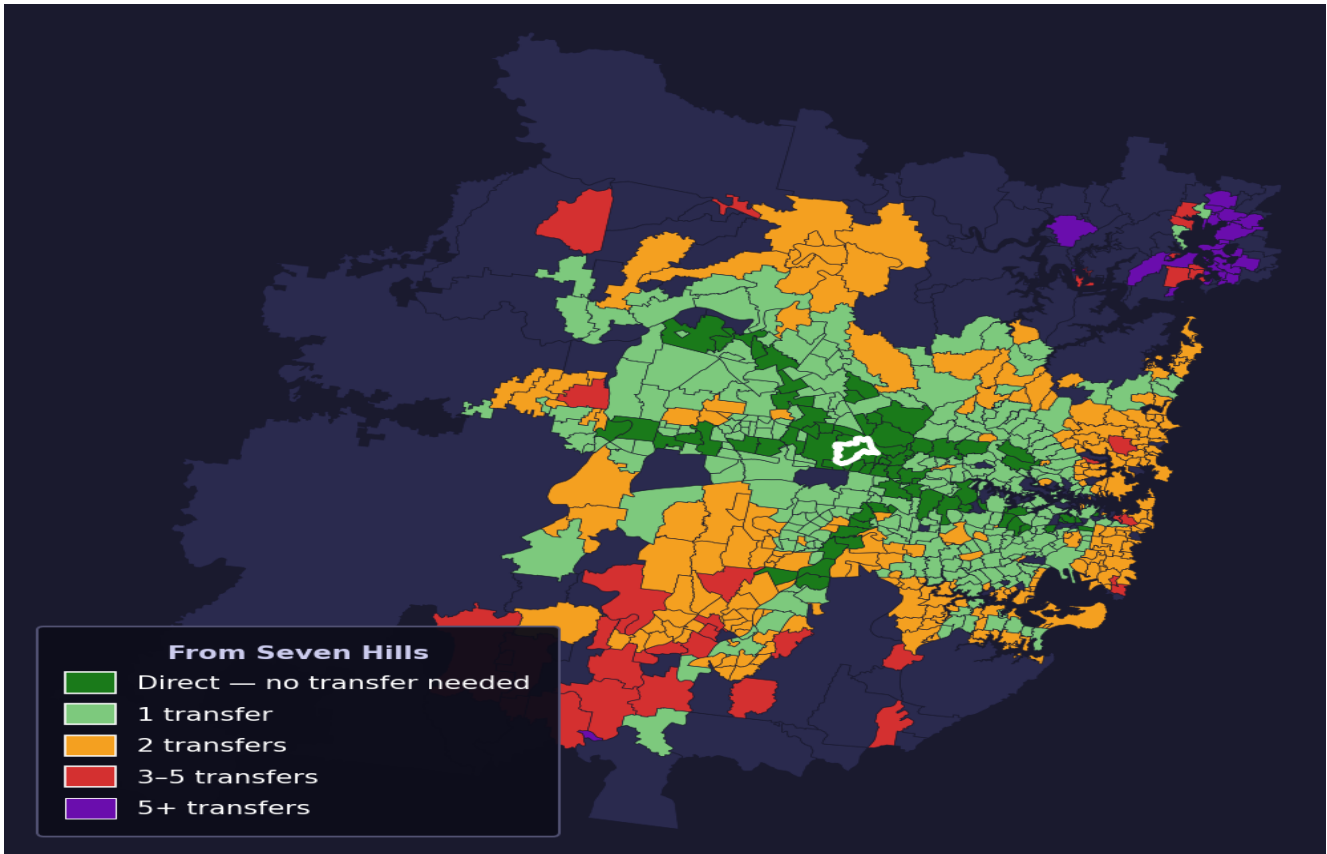

Seven Hills

Rank #207 of 781 suburbs

Composite 71 /100	Journey Quality 55 /100	Cost Efficiency 88 /100	Connectivity 80 /100
------------------------------------	--	--	---------------------------------------

Direct (0 transfers)	72 of 781
1 transfer	300 of 781
2 transfers	245 of 781
3-5 transfers	38 of 781
5+ transfers	125 of 781

Destination	Time	Single Trip	Weekly
Sydney CBD	89 min	\$6.02	\$48.06/wk
Parramatta	45 min	\$4.03	\$40.30/wk
Sydney Airport	152 min	\$7.71	
Macquarie Park	47 min	\$4.22	\$42.16/wk
Olympic Park	110 min	\$6.85	\$50.00/wk