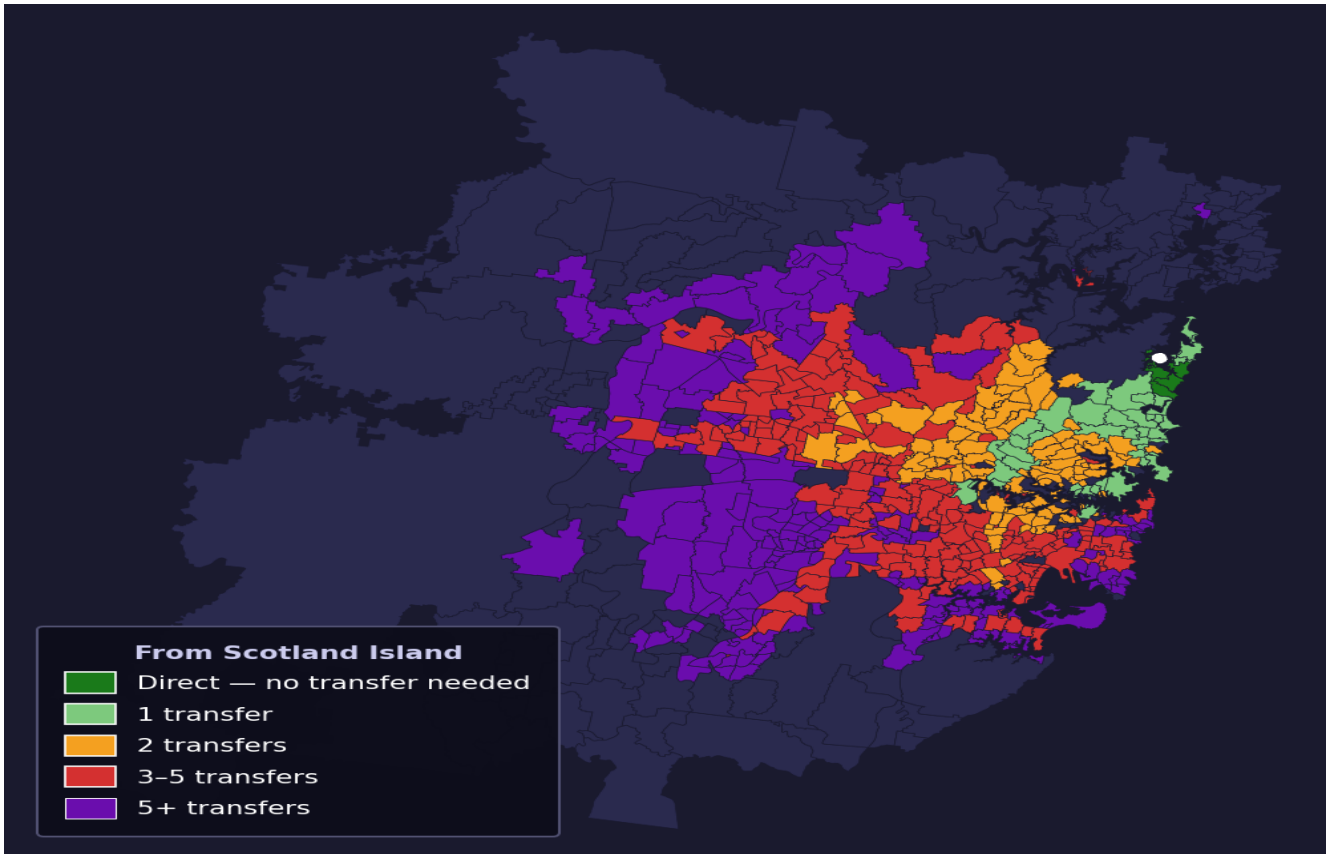

Scotland Island

Rank #623 of 781 suburbs

Composite 51 _{/100}	Journey Quality 37 _{/100}	Cost Efficiency 94 _{/100}	Connectivity 37 _{/100}
---	---	---	--

Direct (0 transfers)	7 of 781
1 transfer	49 of 781
2 transfers	118 of 781
3-5 transfers	218 of 781
5+ transfers	388 of 781

Destination	Time	Single Trip	Weekly
Sydney CBD	123 min	\$7.45	\$50.00/wk
Parramatta	216 min	\$11.51	\$50.00/wk
Sydney Airport	176 min	\$8.17	
Macquarie Park	174 min	\$10.62	\$50.00/wk
Olympic Park	175 min	\$13.41	\$50.00/wk