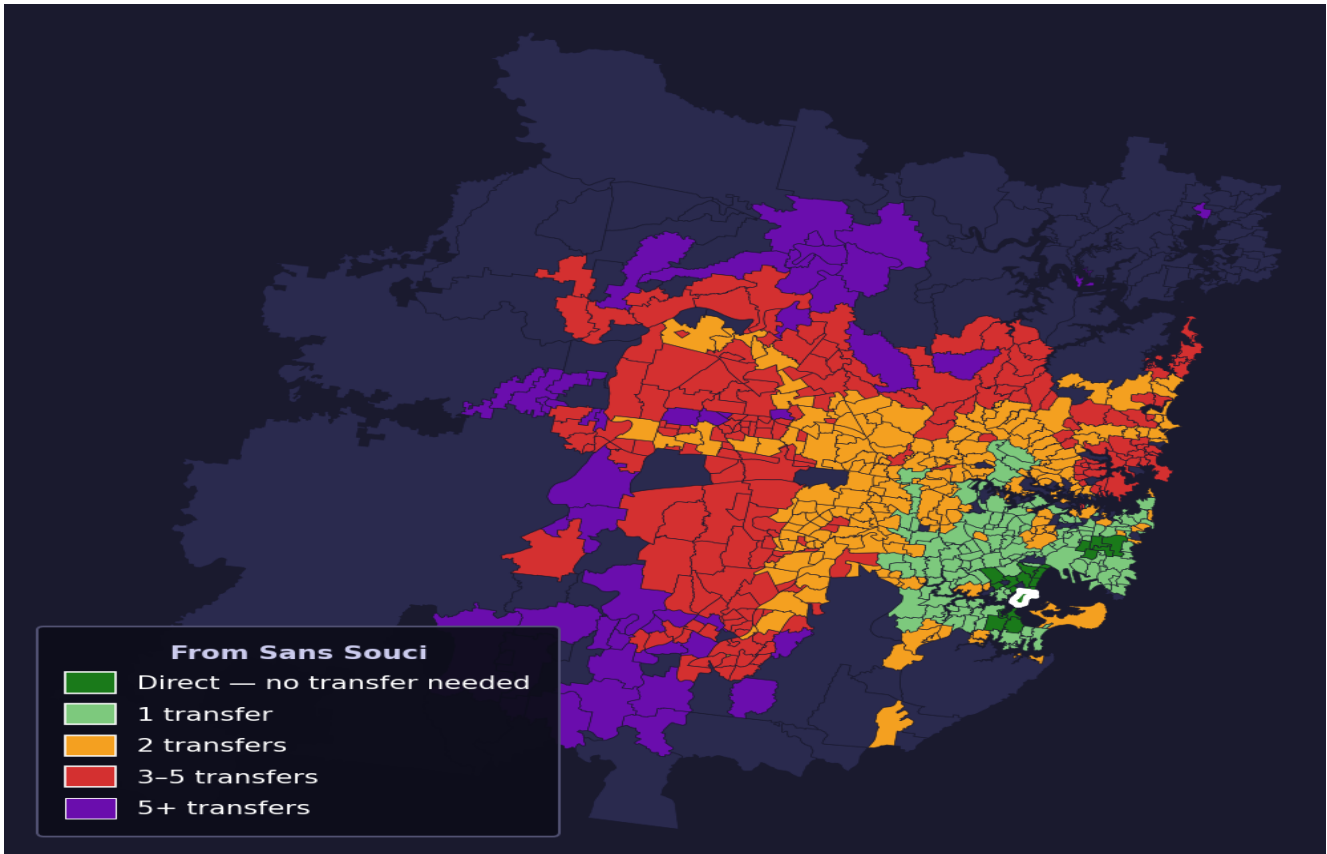

Sans Souci

Rank #423 of 781 suburbs

Composite 60 _{/100}	Journey Quality 44 _{/100}	Cost Efficiency 91 _{/100}	Connectivity 58 _{/100}
---	---	---	--

Direct (0 transfers)	21 of 781
1 transfer	141 of 781
2 transfers	224 of 781
3-5 transfers	204 of 781
5+ transfers	190 of 781

Destination	Time	Single Trip	Weekly
Sydney CBD	108 min	\$6.31	\$50.00/wk
Parramatta	196 min	\$10.37	\$50.00/wk
Sydney Airport	73 min	\$4.28	
Macquarie Park	131 min	\$7.44	\$50.00/wk
Olympic Park	117 min	\$6.62	\$50.00/wk