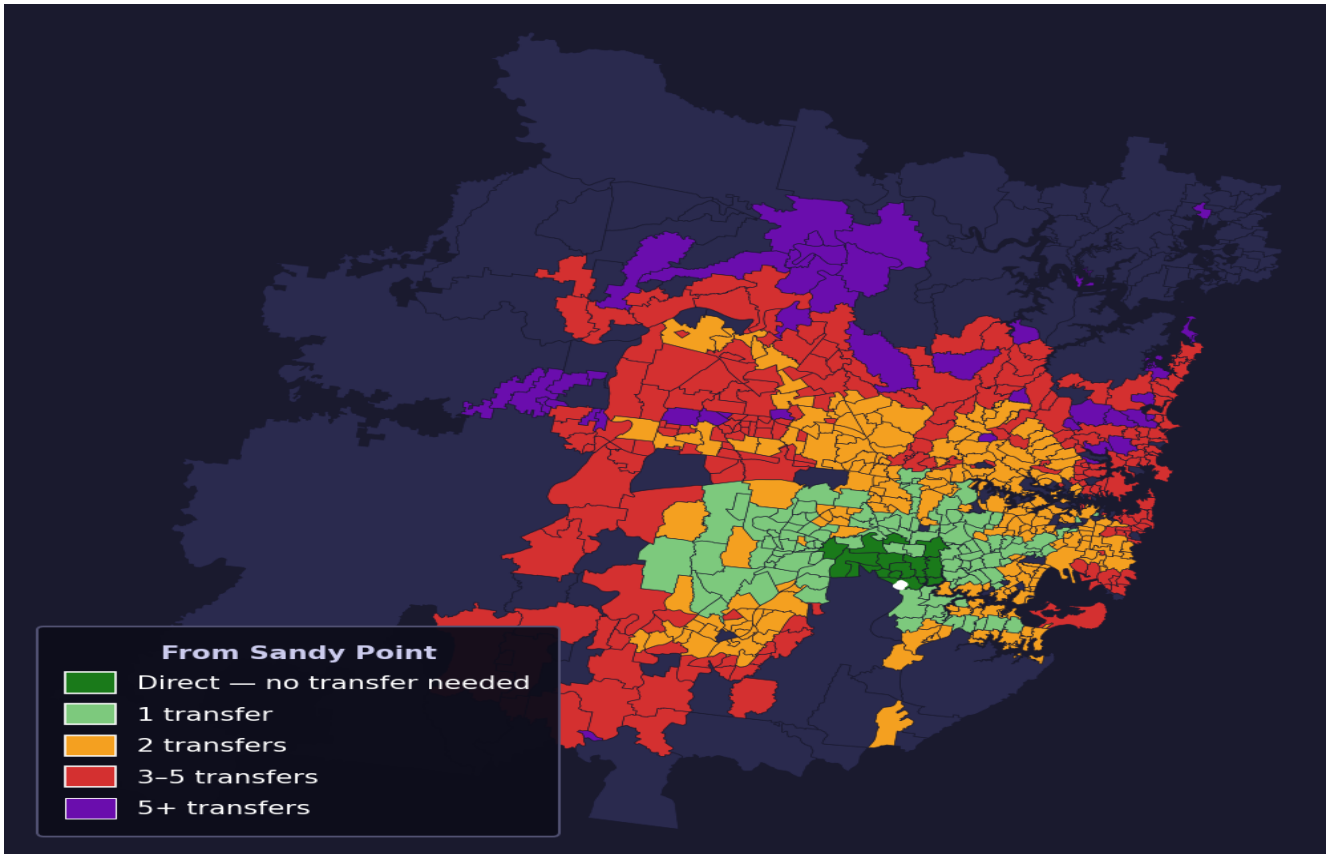

# Sandy Point

Rank #476 of 781 suburbs

<b>Composite</b> <b>58</b> /100	<b>Journey Quality</b> <b>38</b> /100	<b>Cost Efficiency</b> <b>93</b> /100	<b>Connectivity</b> <b>56</b> /100
------------------------------------	--	--	---------------------------------------

Direct (0 transfers)	17 of 781
1 transfer	112 of 781
2 transfers	244 of 781
3-5 transfers	224 of 781
5+ transfers	183 of 781

Destination	Time	Single Trip	Weekly
Sydney CBD	120 min	\$6.80	\$50.00/wk
Parramatta	159 min	\$9.34	\$50.00/wk
Sydney Airport	124 min	\$6.80	
Macquarie Park	168 min	\$8.55	\$50.00/wk
Olympic Park	96 min	\$6.02	\$49.98/wk