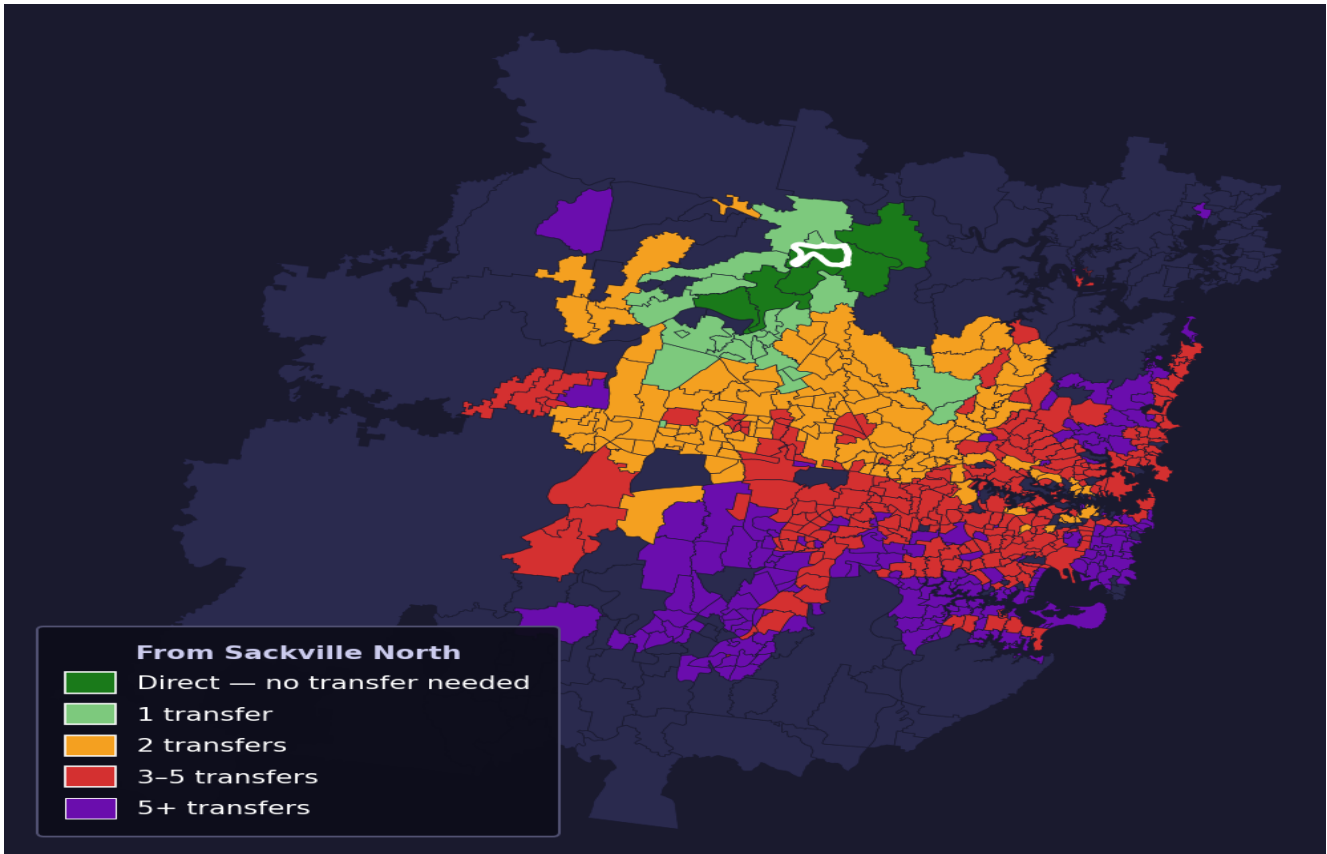

# Sackville North

Rank #593 of 781 suburbs

<b>Composite</b> <b>53</b> /100	<b>Journey Quality</b> <b>39</b> /100	<b>Cost Efficiency</b> <b>95</b> /100	<b>Connectivity</b> <b>38</b> /100
------------------------------------	--	--	---------------------------------------

<b>Direct (0 transfers)</b>	<b>6 of 781</b>
<b>1 transfer</b>	<b>25 of 781</b>
<b>2 transfers</b>	<b>133 of 781</b>
<b>3-5 transfers</b>	<b>269 of 781</b>
<b>5+ transfers</b>	<b>347 of 781</b>

Destination	Time	Single Trip	Weekly
Sydney CBD	119 min	\$5.72	\$44.72/wk
Parramatta	94 min	\$4.99	\$44.72/wk
Sydney Airport	173 min	\$7.27	
Macquarie Park	131 min	\$6.83	\$50.00/wk
Olympic Park	149 min	\$9.70	\$50.00/wk