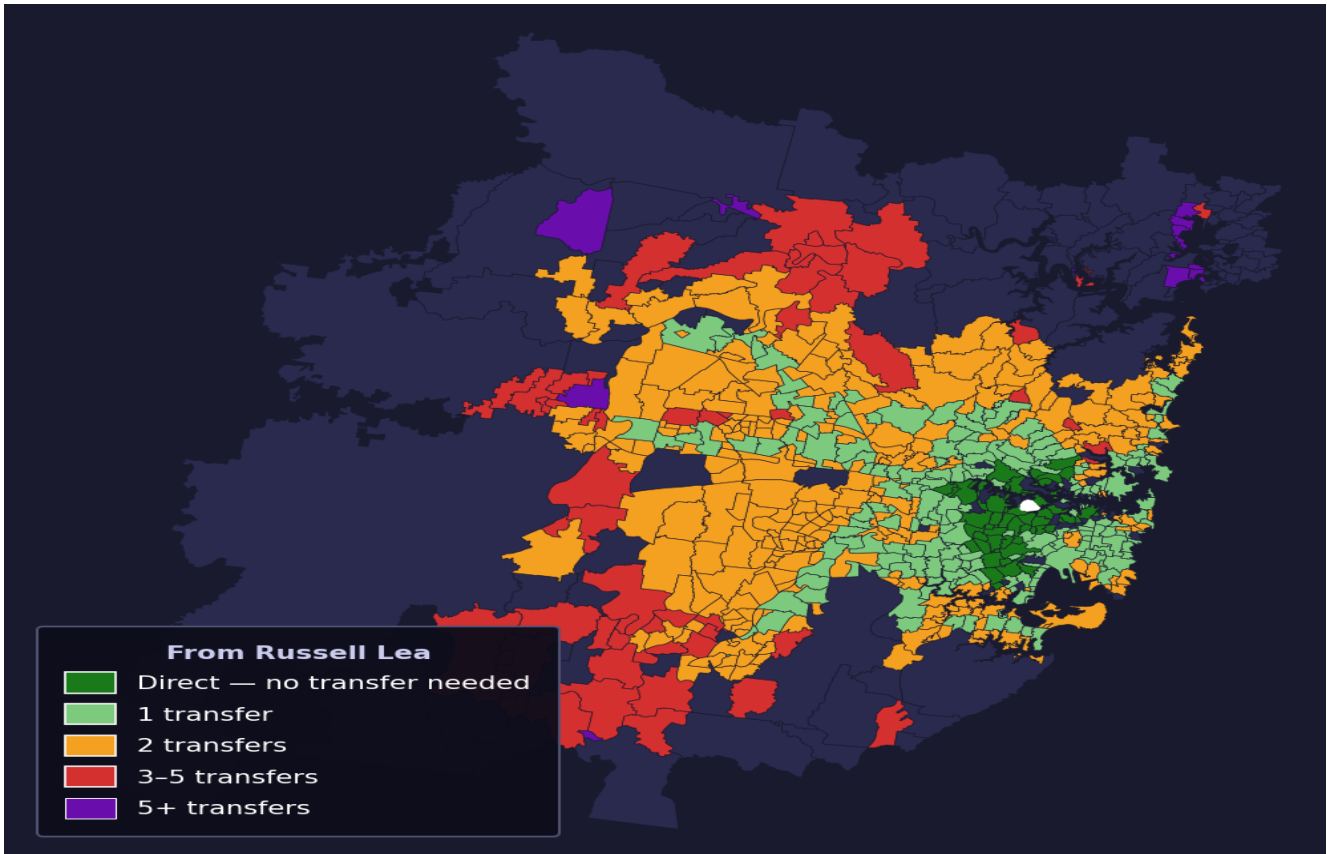

Russell Lea

Rank #108 of 781 suburbs

Composite 75 _{/100}	Journey Quality 88 _{/100}	Cost Efficiency 52 _{/100}	Connectivity 74 _{/100}
---	---	---	--

Direct (0 transfers)	64 of 781
1 transfer	208 of 781
2 transfers	312 of 781
3-5 transfers	59 of 781
5+ transfers	137 of 781

Destination	Time	Single Trip	Weekly
Sydney CBD	28 min	\$3.91	\$39.14/wk
Parramatta	79 min	\$5.09	\$44.72/wk
Sydney Airport	106 min	\$5.58	
Macquarie Park	61 min	\$5.21	\$50.00/wk
Olympic Park	86 min	\$5.48	\$50.00/wk