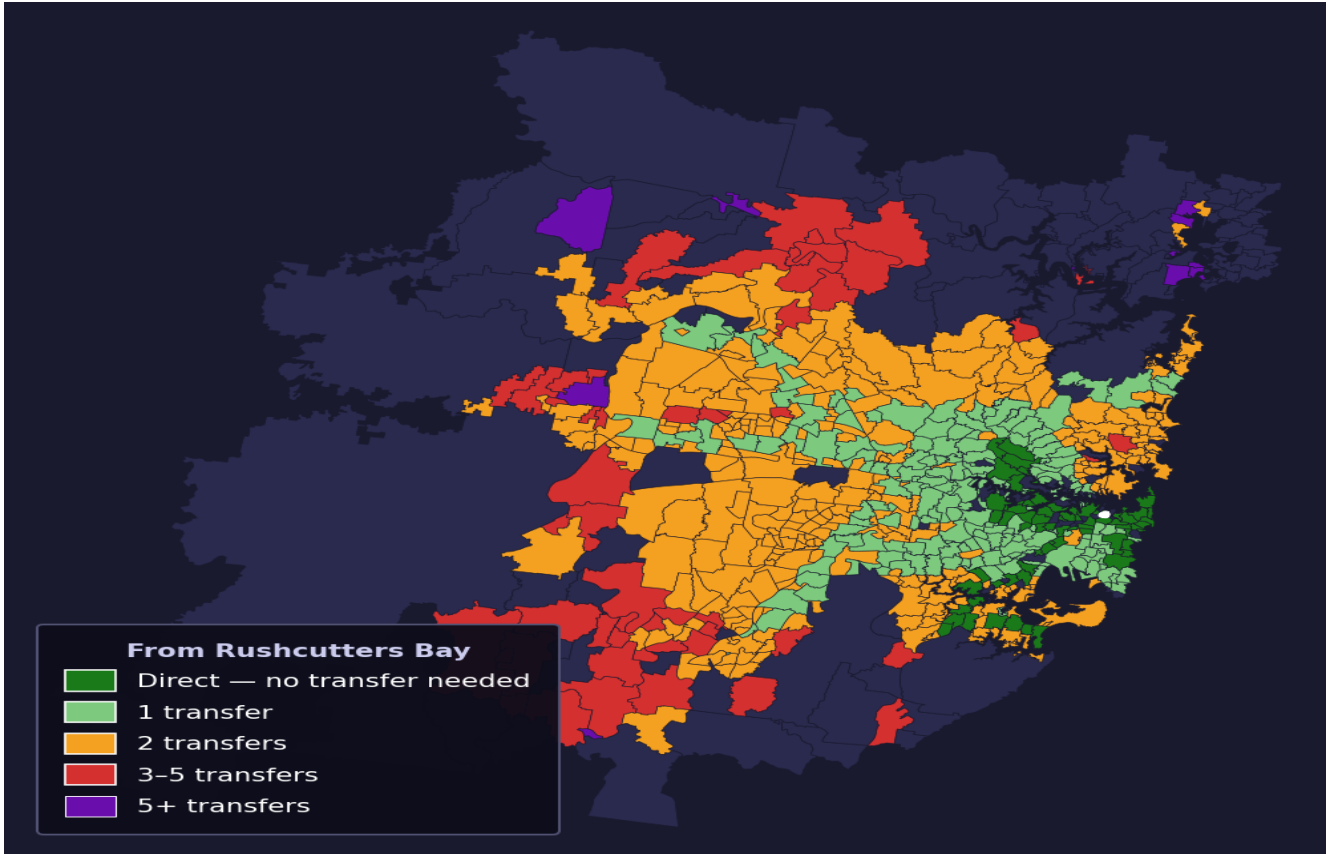

Rushcutters Bay

Rank #31 of 781 suburbs

Composite 79 _{/100}	Journey Quality 92 _{/100}	Cost Efficiency 59 _{/100}	Connectivity 74 _{/100}
---	---	---	--

Direct (0 transfers)	74 of 781
1 transfer	198 of 781
2 transfers	320 of 781
3-5 transfers	53 of 781
5+ transfers	135 of 781

Destination	Time	Single Trip	Weekly
Sydney CBD	21 min	\$2.48	\$24.76/wk
Parramatta	117 min	\$5.26	\$47.90/wk
Sydney Airport	116 min	\$5.31	
Macquarie Park	69 min	\$4.30	\$42.98/wk
Olympic Park	136 min	\$6.25	\$50.00/wk