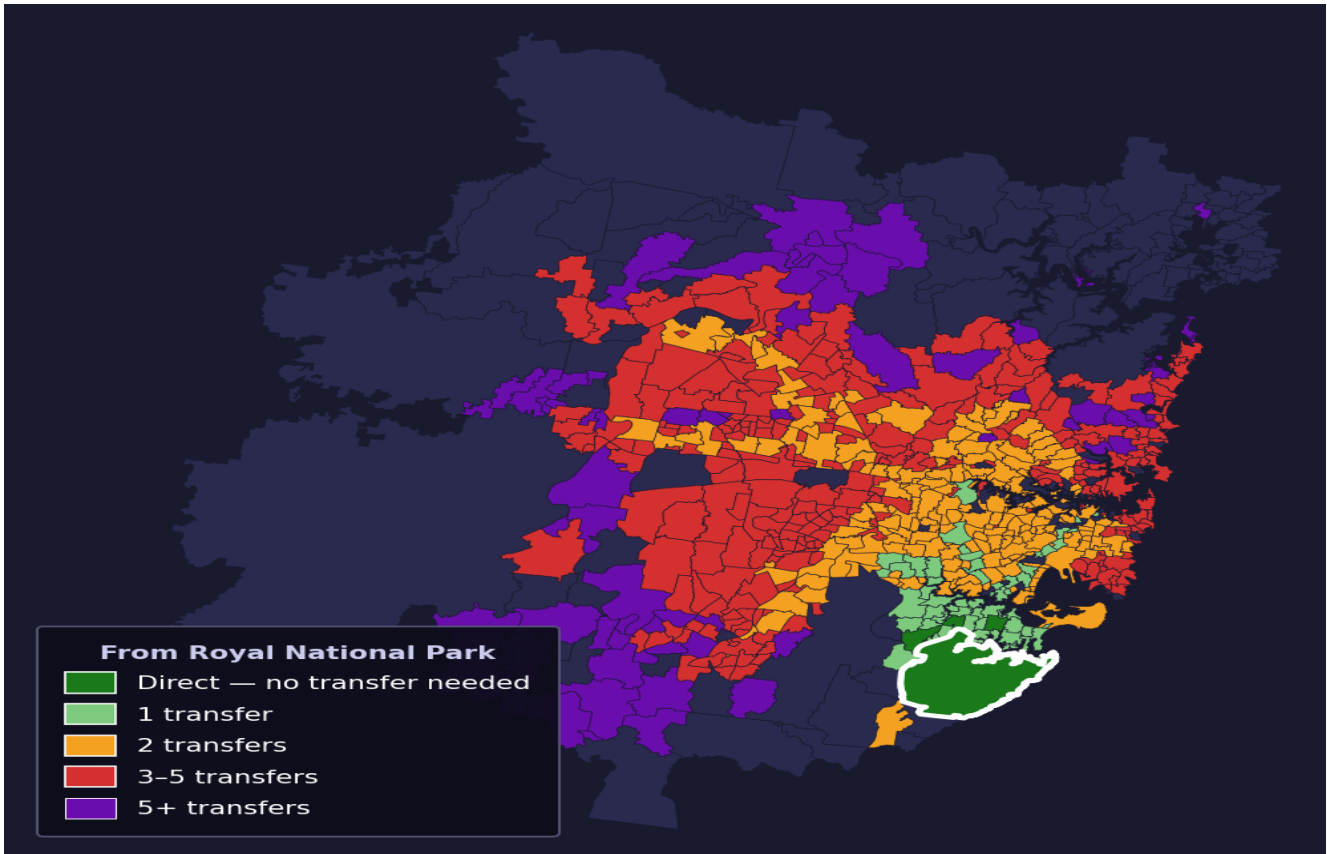

Royal National Park

Rank #425 of 781 suburbs

Composite 60 _{/100}	Journey Quality 51 _{/100}	Cost Efficiency 91 _{/100}	Connectivity 49 _{/100}
---	---	---	--

Direct (0 transfers)	3 of 781
1 transfer	60 of 781
2 transfers	210 of 781
3-5 transfers	300 of 781
5+ transfers	207 of 781

Destination	Time	Single Trip	Weekly
Sydney CBD	97 min	\$5.14	\$45.10/wk
Parramatta	132 min	\$6.59	\$50.00/wk
Sydney Airport	102 min	\$5.50	
Macquarie Park	152 min	\$7.00	\$50.00/wk
Olympic Park	133 min	\$7.61	\$50.00/wk