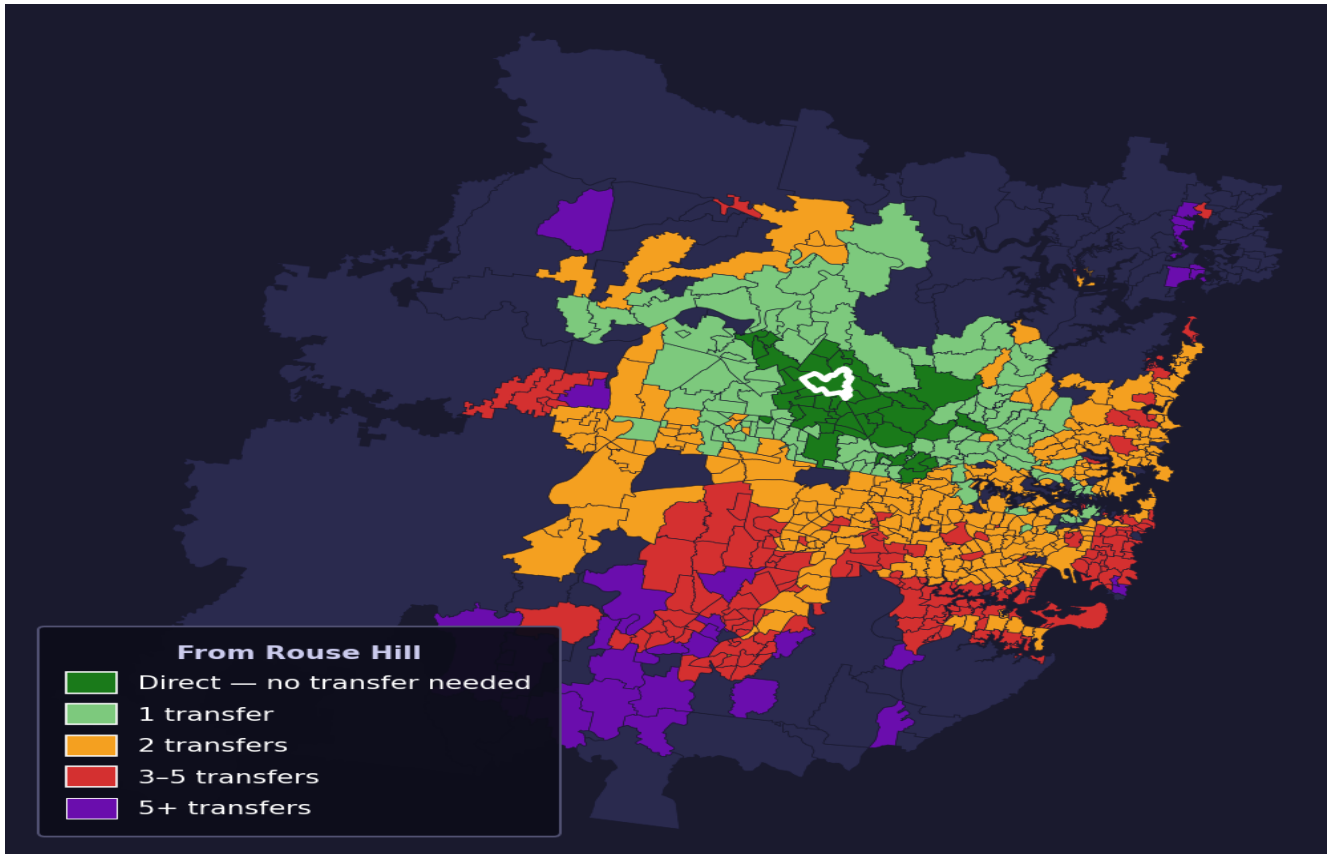

Rouse Hill

Rank #300 of 781 suburbs

Composite 67 _{/100}	Journey Quality 60 _{/100}	Cost Efficiency 84 _{/100}	Connectivity 62 _{/100}
---	---	---	--

Direct (0 transfers)	40 of 781
1 transfer	118 of 781
2 transfers	285 of 781
3-5 transfers	178 of 781
5+ transfers	159 of 781

Destination	Time	Single Trip	Weekly
Sydney CBD	80 min	\$6.60	\$50.00/wk
Parramatta	65 min	\$4.84	\$47.36/wk
Sydney Airport	135 min	\$8.63	
Macquarie Park	64 min	\$5.38	\$49.30/wk
Olympic Park	121 min	\$8.55	\$50.00/wk