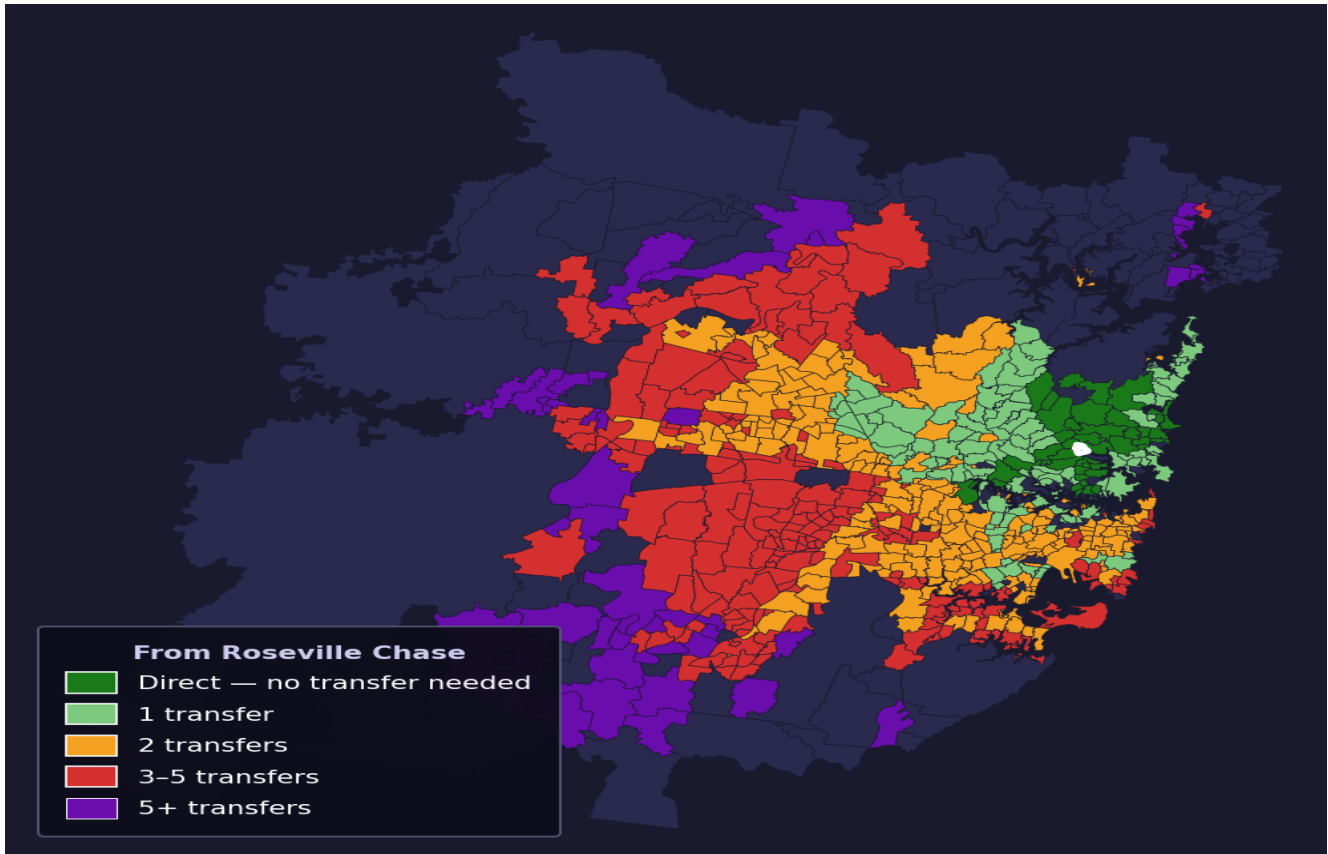

# Roseville Chase

Rank #189 of 781 suburbs

<b>Composite</b> <b>72</b> <sub>/100</sub>	<b>Journey Quality</b> <b>84</b> <sub>/100</sub>	<b>Cost Efficiency</b> <b>63</b> <sub>/100</sub>	<b>Connectivity</b> <b>60</b> <sub>/100</sub>
---	---	---	--

<b>Direct (0 transfers)</b>	<b>47 of 781</b>
<b>1 transfer</b>	<b>127 of 781</b>
<b>2 transfers</b>	<b>217 of 781</b>
<b>3-5 transfers</b>	<b>212 of 781</b>
<b>5+ transfers</b>	<b>177 of 781</b>

Destination	Time	Single Trip	Weekly
Sydney CBD	36 min	\$4.03	<b>\$40.30/wk</b>
Parramatta	109 min	\$8.09	<b>\$50.00/wk</b>
Sydney Airport	160 min	\$7.45	
Macquarie Park	74 min	\$5.18	<b>\$48.34/wk</b>
Olympic Park	143 min	\$7.76	<b>\$50.00/wk</b>