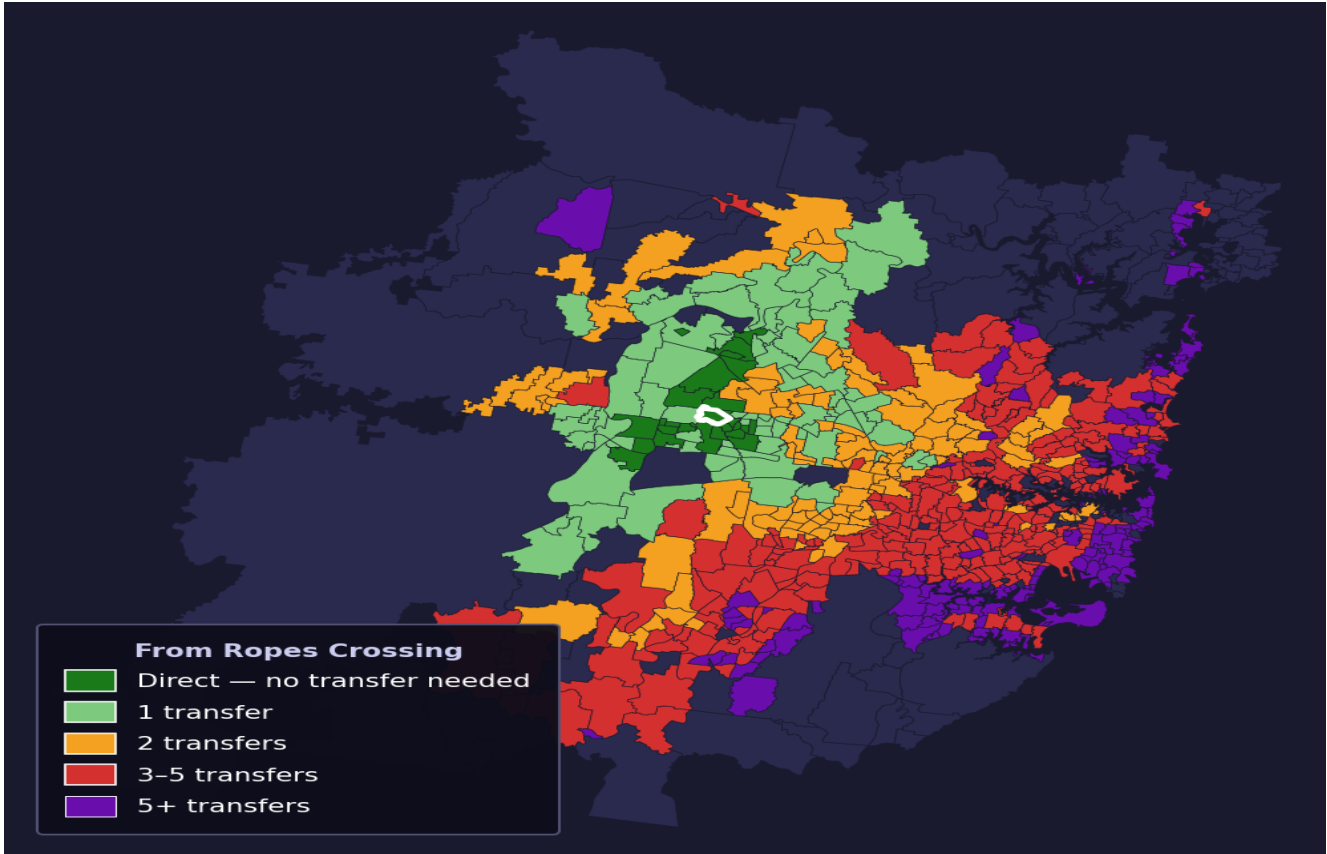

Ropes Crossing

Rank #709 of 781 suburbs

Composite 47 _{/100}	Journey Quality 19 _{/100}	Cost Efficiency 98 _{/100}	Connectivity 47 _{/100}
---	---	---	--

Direct (0 transfers)	26 of 781
1 transfer	82 of 781
2 transfers	117 of 781
3-5 transfers	273 of 781
5+ transfers	282 of 781

Destination	Time	Single Trip	Weekly
Sydney CBD	156 min	\$7.39	\$50.00/wk
Parramatta	133 min	\$7.26	\$50.00/wk
Sydney Airport	204 min	\$9.35	
Macquarie Park	169 min	\$8.61	\$50.00/wk
Olympic Park	163 min	\$9.85	\$50.00/wk