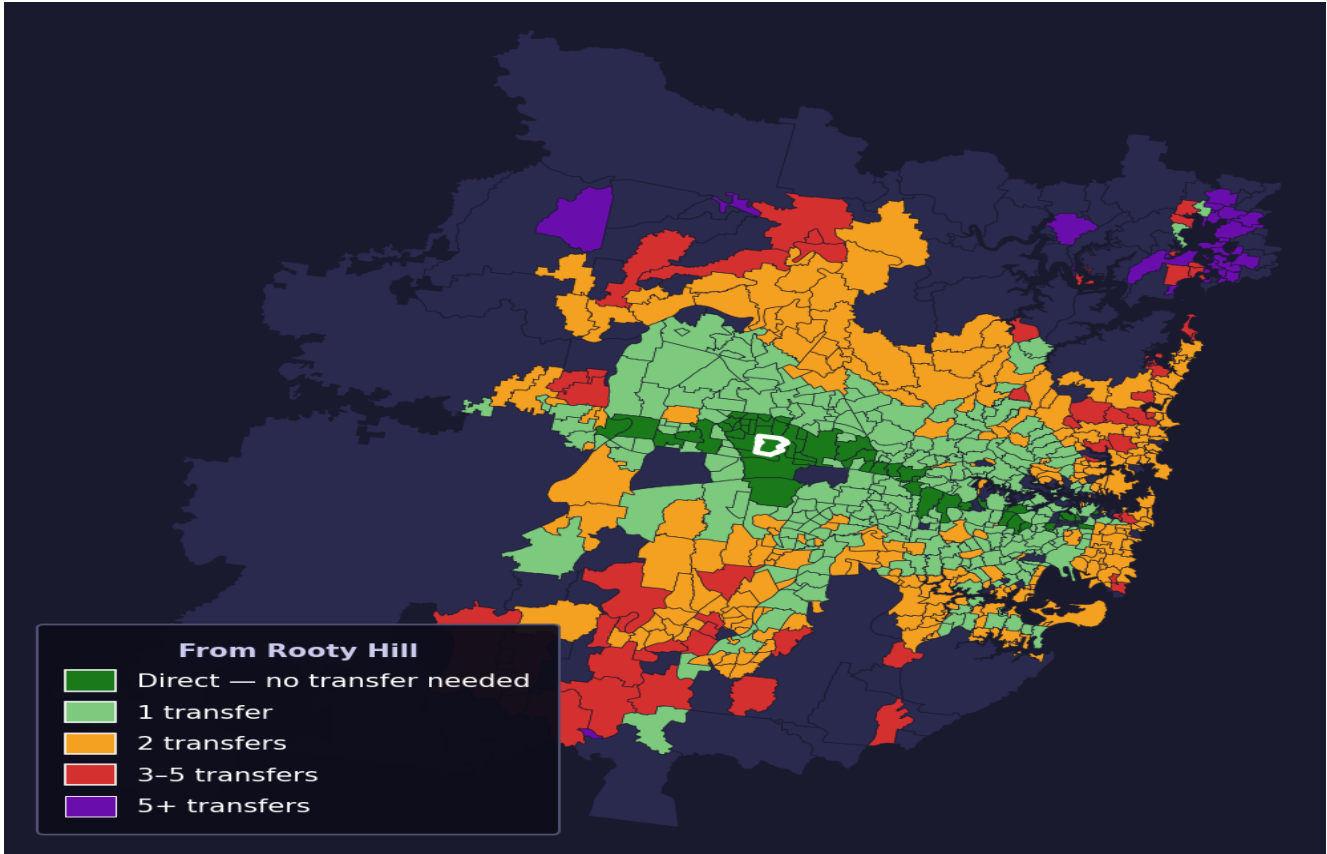

Rooty Hill

Rank #466 of 781 suburbs

Composite 58 _{/100}	Journey Quality 24 _{/100}	Cost Efficiency 96 _{/100}	Connectivity 77 _{/100}
---	---	---	--

Direct (0 transfers)	52 of 781
1 transfer	280 of 781
2 transfers	263 of 781
3-5 transfers	58 of 781
5+ transfers	127 of 781

Destination	Time	Single Trip	Weekly
Sydney CBD	146 min	\$6.65	\$50.00/wk
Parramatta	104 min	\$6.25	\$50.00/wk
Sydney Airport	179 min	\$8.28	
Macquarie Park	170 min	\$8.28	\$50.00/wk
Olympic Park	144 min	\$8.29	\$50.00/wk