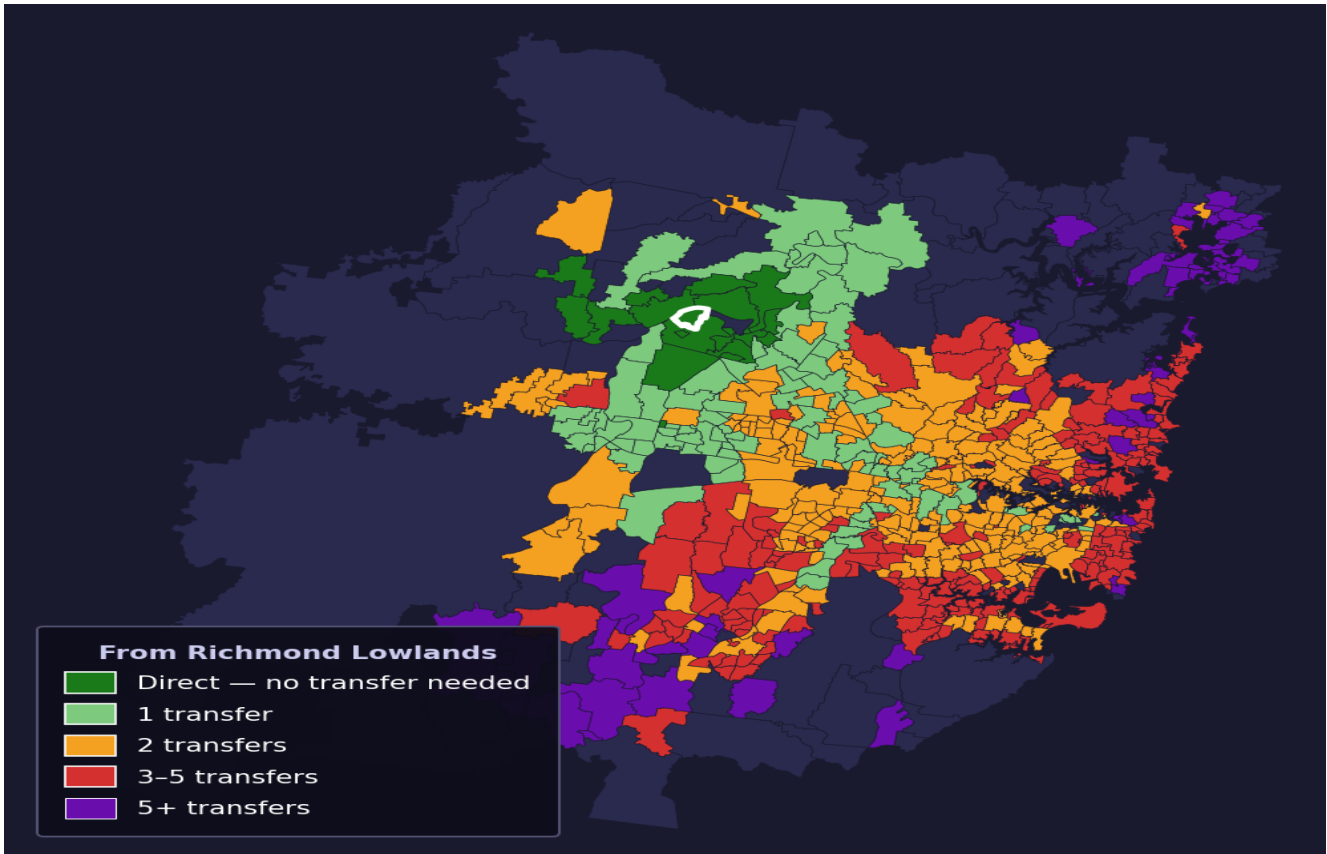

Richmond Lowlands

Rank #540 of 781 suburbs

Composite 55 /100	Journey Quality 28 /100	Cost Efficiency 99 /100	Connectivity 58 /100
------------------------------------	--	--	---------------------------------------

Direct (0 transfers)	18 of 781
1 transfer	101 of 781
2 transfers	256 of 781
3-5 transfers	234 of 781
5+ transfers	171 of 781

Destination	Time	Single Trip	Weekly
Sydney CBD	138 min	\$4.03	\$40.30/wk
Parramatta	107 min	\$4.03	\$40.30/wk
Sydney Airport	185 min	\$5.17	
Macquarie Park	178 min	\$7.20	\$50.00/wk
Olympic Park	161 min	\$9.59	\$50.00/wk