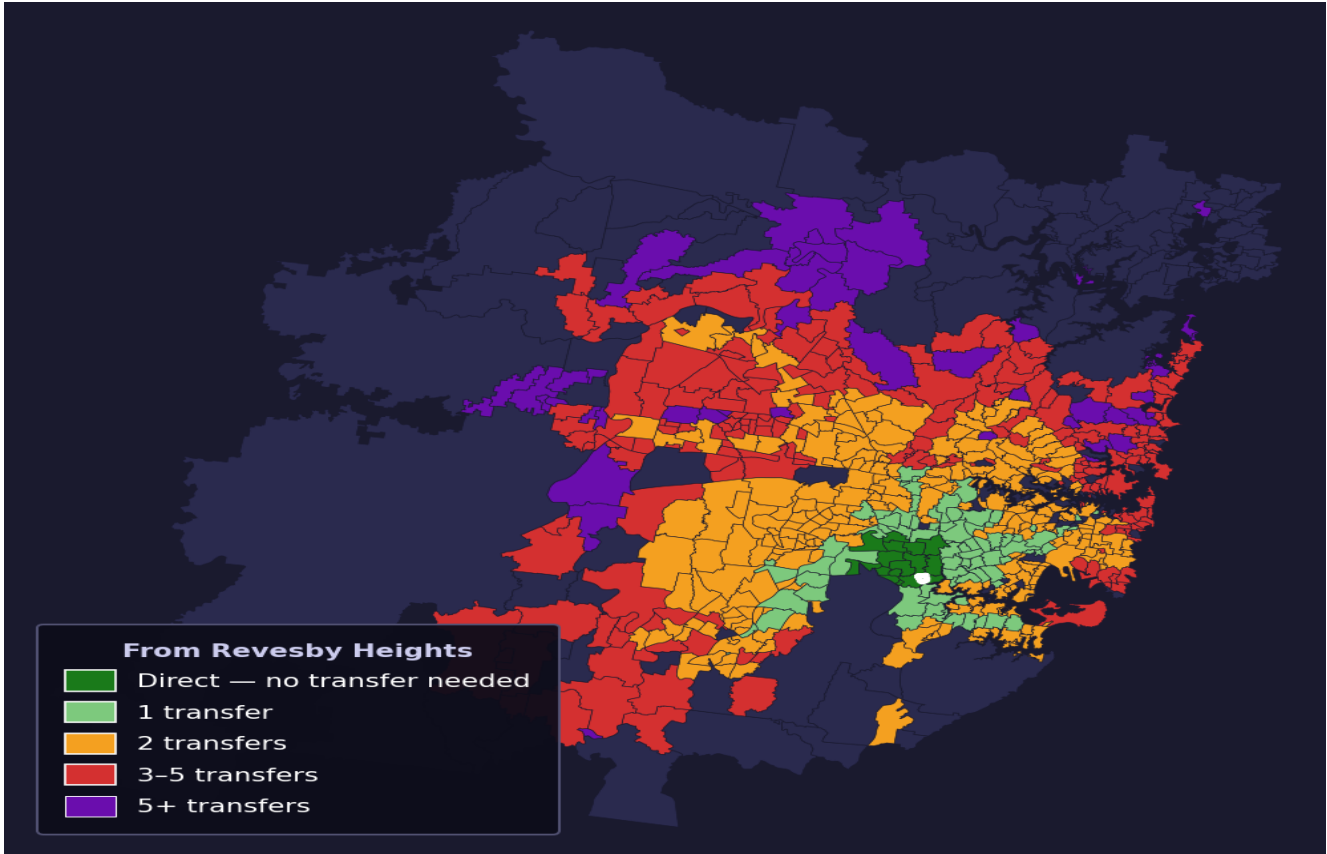

Revesby Heights

Rank #536 of 781 suburbs

Composite 55 /100	Journey Quality 33 /100	Cost Efficiency 95 /100	Connectivity 55 /100
------------------------------------	--	--	---------------------------------------

Direct (0 transfers)	17 of 781
1 transfer	79 of 781
2 transfers	283 of 781
3-5 transfers	216 of 781
5+ transfers	185 of 781

Destination	Time	Single Trip	Weekly
Sydney CBD	130 min	\$7.56	\$50.00/wk
Parramatta	98 min	\$5.53	\$50.00/wk
Sydney Airport	120 min	\$7.56	
Macquarie Park	149 min	\$7.56	\$50.00/wk
Olympic Park	100 min	\$6.21	\$49.88/wk