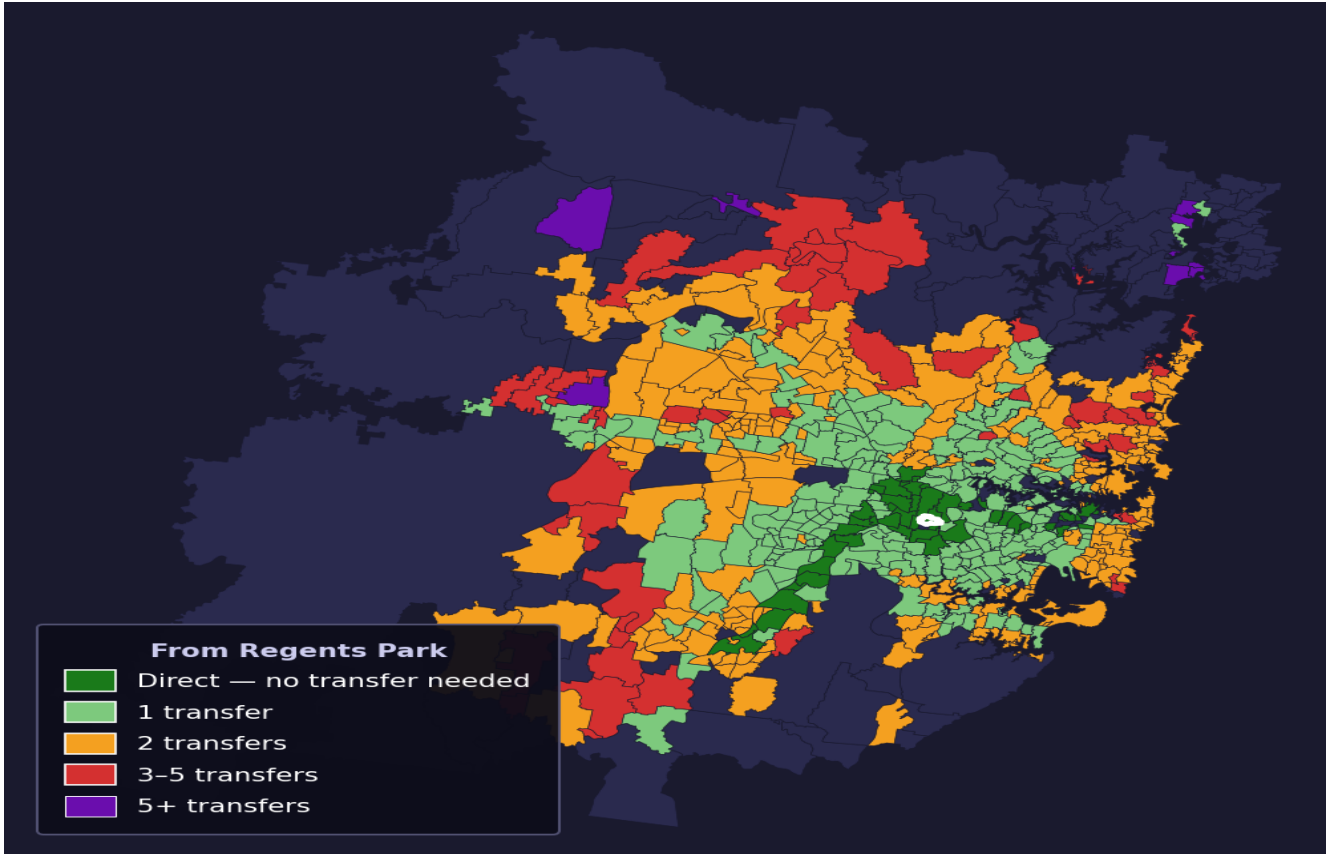

Regents Park

Rank #120 of 781 suburbs

Composite 74 _{/100}	Journey Quality 69 _{/100}	Cost Efficiency 83 _{/100}	Connectivity 75 _{/100}
---	---	---	--

Direct (0 transfers)	51 of 781
1 transfer	259 of 781
2 transfers	276 of 781
3-5 transfers	60 of 781
5+ transfers	134 of 781

Destination	Time	Single Trip	Weekly
Sydney CBD	63 min	\$4.11	\$41.08/wk
Parramatta	70 min	\$5.55	\$50.00/wk
Sydney Airport	97 min	\$6.14	
Macquarie Park	120 min	\$6.42	\$50.00/wk
Olympic Park	57 min	\$5.17	\$50.00/wk