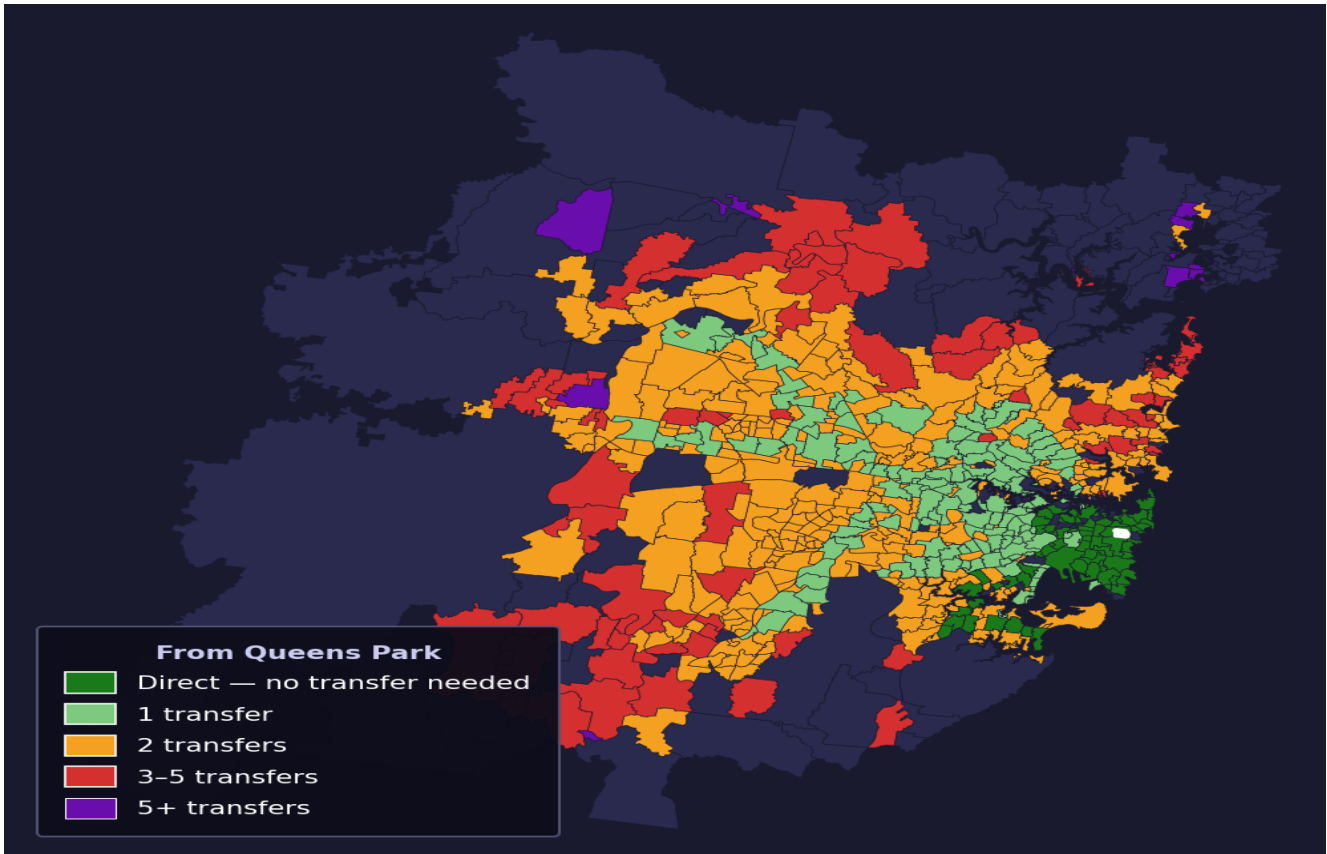

Queens Park

Rank #57 of 781 suburbs

Composite 77 _{/100}	Journey Quality 78 _{/100}	Cost Efficiency 79 _{/100}	Connectivity 72 _{/100}
---	---	---	--

Direct (0 transfers)	78 of 781
1 transfer	155 of 781
2 transfers	327 of 781
3-5 transfers	85 of 781
5+ transfers	135 of 781

Destination	Time	Single Trip	Weekly
Sydney CBD	46 min	\$3.45	\$34.50/wk
Parramatta	126 min	\$5.82	\$50.00/wk
Sydney Airport	89 min	\$4.34	
Macquarie Park	82 min	\$5.15	\$49.80/wk
Olympic Park	148 min	\$7.60	\$50.00/wk