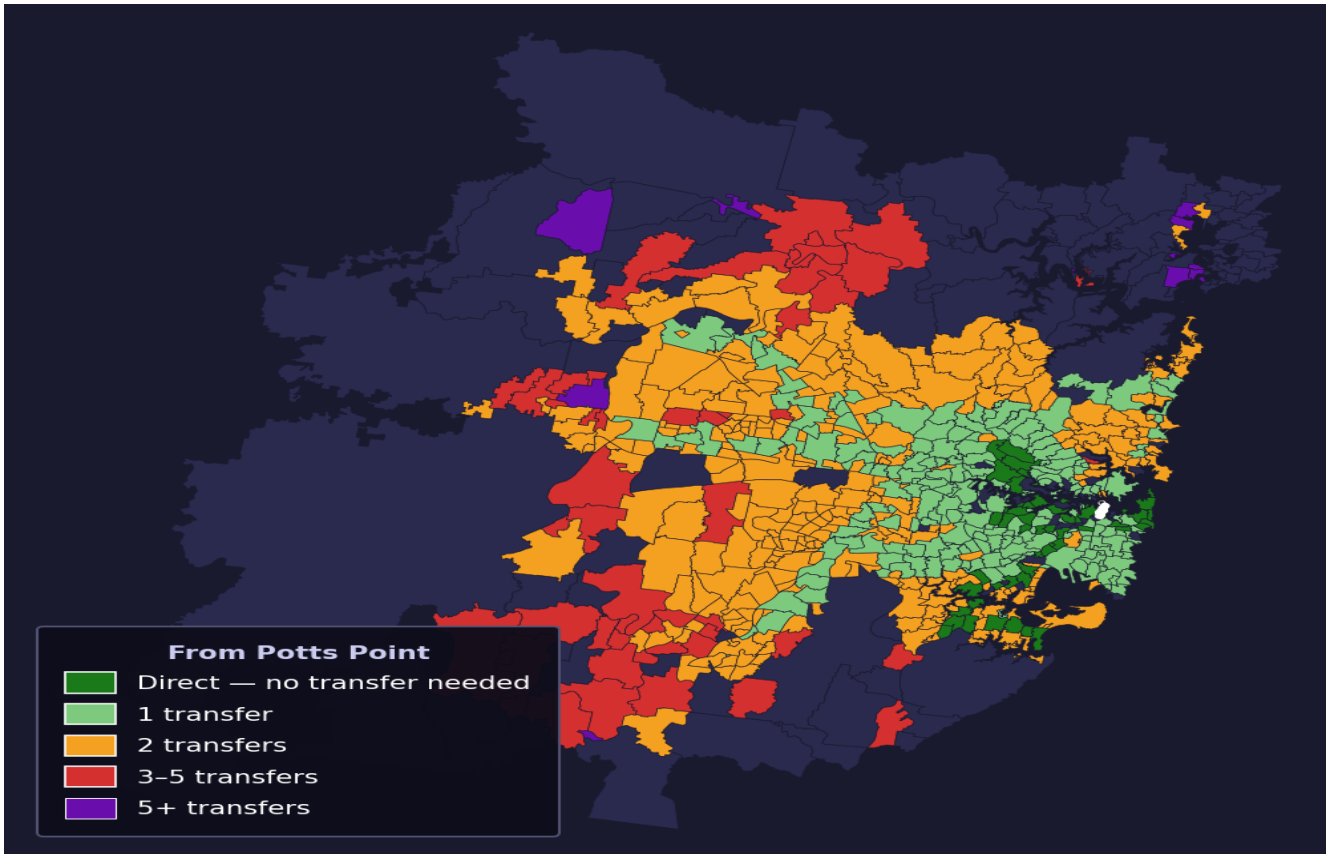

Potts Point

Rank #17 of 781 suburbs

Composite 81 /100	Journey Quality 84 /100	Cost Efficiency 83 /100	Connectivity 74 /100
------------------------------------	--	--	---------------------------------------

Direct (0 transfers)	57 of 781
1 transfer	223 of 781
2 transfers	314 of 781
3-5 transfers	52 of 781
5+ transfers	134 of 781

Destination	Time	Single Trip	Weekly
Sydney CBD	35 min	\$2.31	\$23.10/wk
Parramatta	131 min	\$4.65	\$46.50/wk
Sydney Airport	121 min	\$5.48	
Macquarie Park	86 min	\$4.38	\$43.80/wk
Olympic Park	152 min	\$6.20	\$50.00/wk