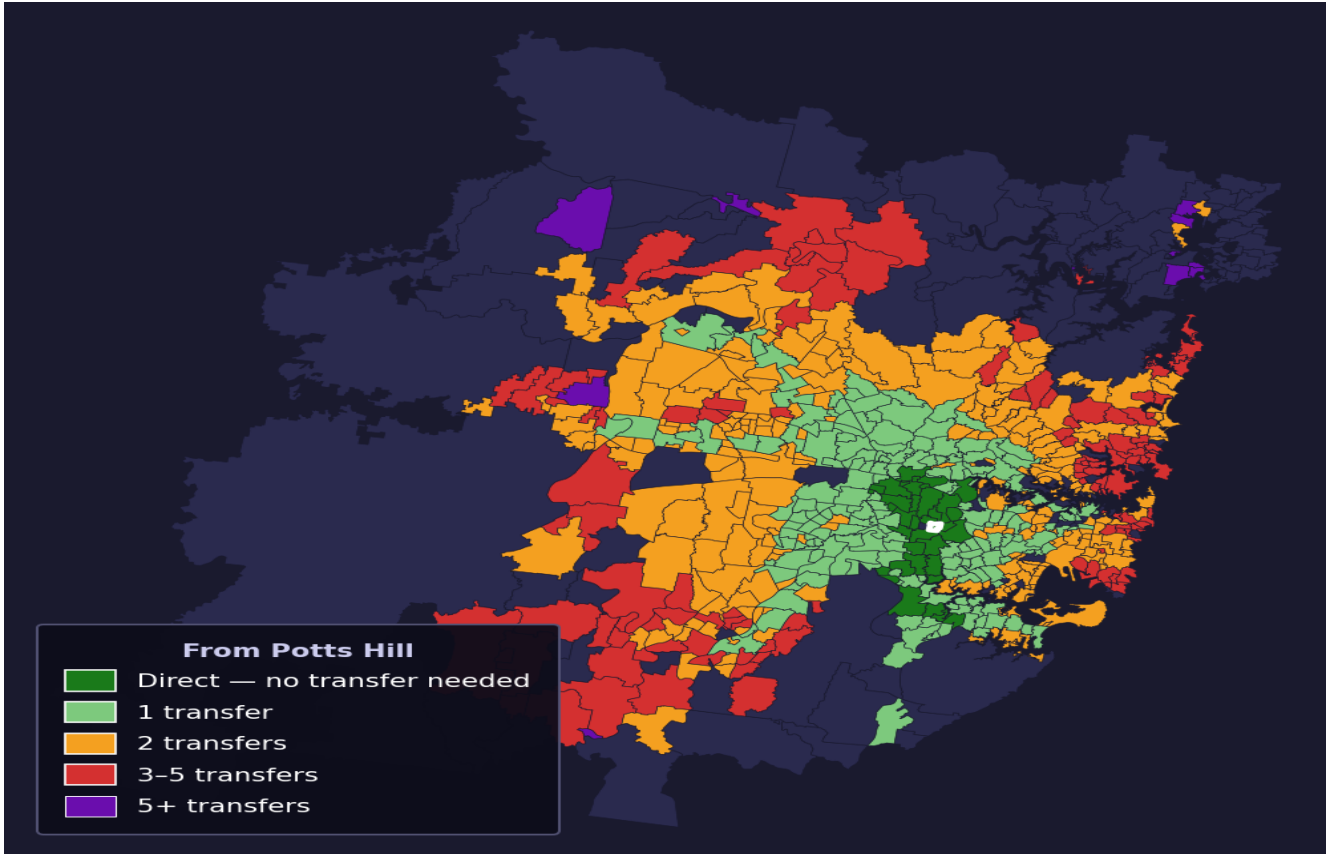

Potts Hill

Rank #458 of 781 suburbs

Composite 58 /100	Journey Quality 31 /100	Cost Efficiency 95 /100	Connectivity 69 /100
------------------------------------	--	--	---------------------------------------

Direct (0 transfers)	36 of 781
1 transfer	203 of 781
2 transfers	274 of 781
3-5 transfers	132 of 781
5+ transfers	135 of 781

Destination	Time	Single Trip	Weekly
Sydney CBD	132 min	\$7.20	\$50.00/wk
Parramatta	52 min	\$4.03	\$40.30/wk
Sydney Airport	117 min	\$6.31	
Macquarie Park	103 min	\$6.06	\$50.00/wk
Olympic Park	83 min	\$5.42	\$50.00/wk