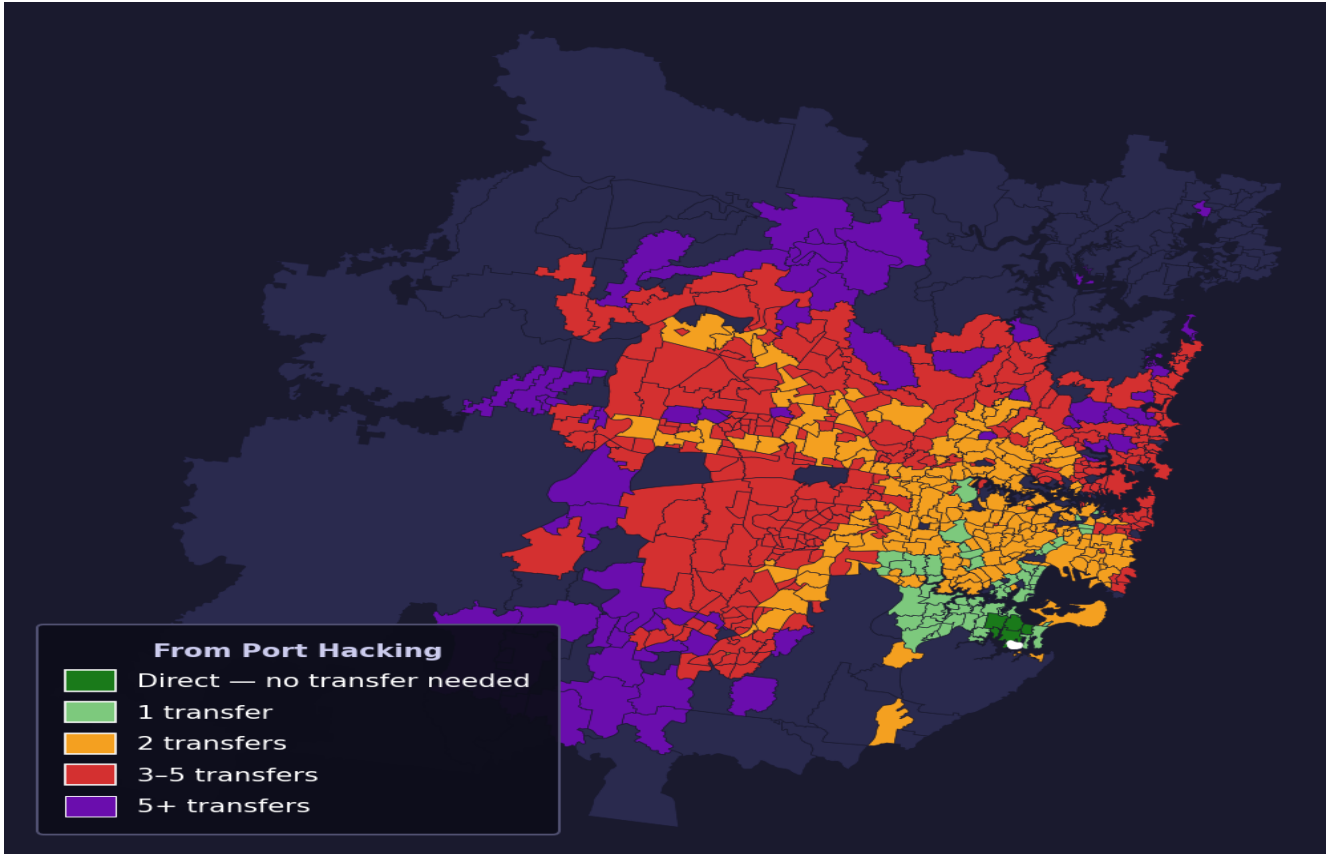

Port Hacking

Rank #412 of 781 suburbs

Composite 61 _{/100}	Journey Quality 52 _{/100}	Cost Efficiency 90 _{/100}	Connectivity 49 _{/100}
---	---	---	--

Direct (0 transfers)	7 of 781
1 transfer	57 of 781
2 transfers	214 of 781
3-5 transfers	294 of 781
5+ transfers	208 of 781

Destination	Time	Single Trip	Weekly
Sydney CBD	94 min	\$4.67	\$46.04/wk
Parramatta	138 min	\$6.70	\$50.00/wk
Sydney Airport	105 min	\$5.81	
Macquarie Park	154 min	\$6.70	\$50.00/wk
Olympic Park	128 min	\$7.59	\$50.00/wk