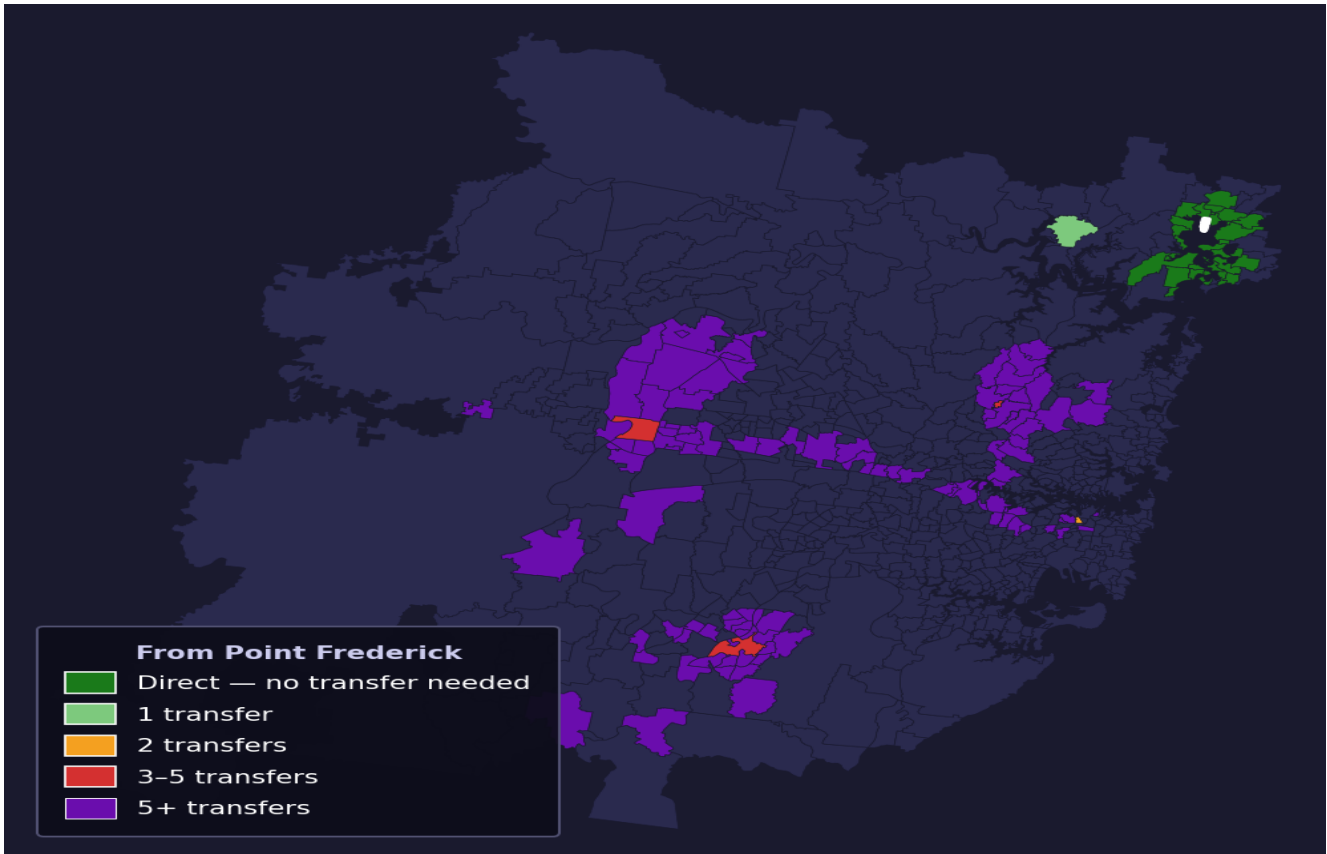

Point Frederick

Rank #754 of 781 suburbs

<p>Composite</p> <p>42/100</p>	<p>Journey Quality</p> <p>42/100</p>	<p>Cost Efficiency</p> <p>92/100</p>	<p>Connectivity</p> <p>1/100</p>
---------------------------------------	---	---	---

Direct (0 transfers)	31 of 781
1 transfer	1 of 781
2 transfers	1 of 781
3-5 transfers	3 of 781
5+ transfers	744 of 781

Destination	Time	Single Trip	Weekly
Sydney CBD	114 min	\$6.42	\$50.00/wk
Parramatta	202 min	\$10.54	\$50.00/wk
Sydney Airport	201 min	\$9.09	
Macquarie Park	147 min	\$8.26	\$50.00/wk
Olympic Park	175 min	\$13.31	\$50.00/wk