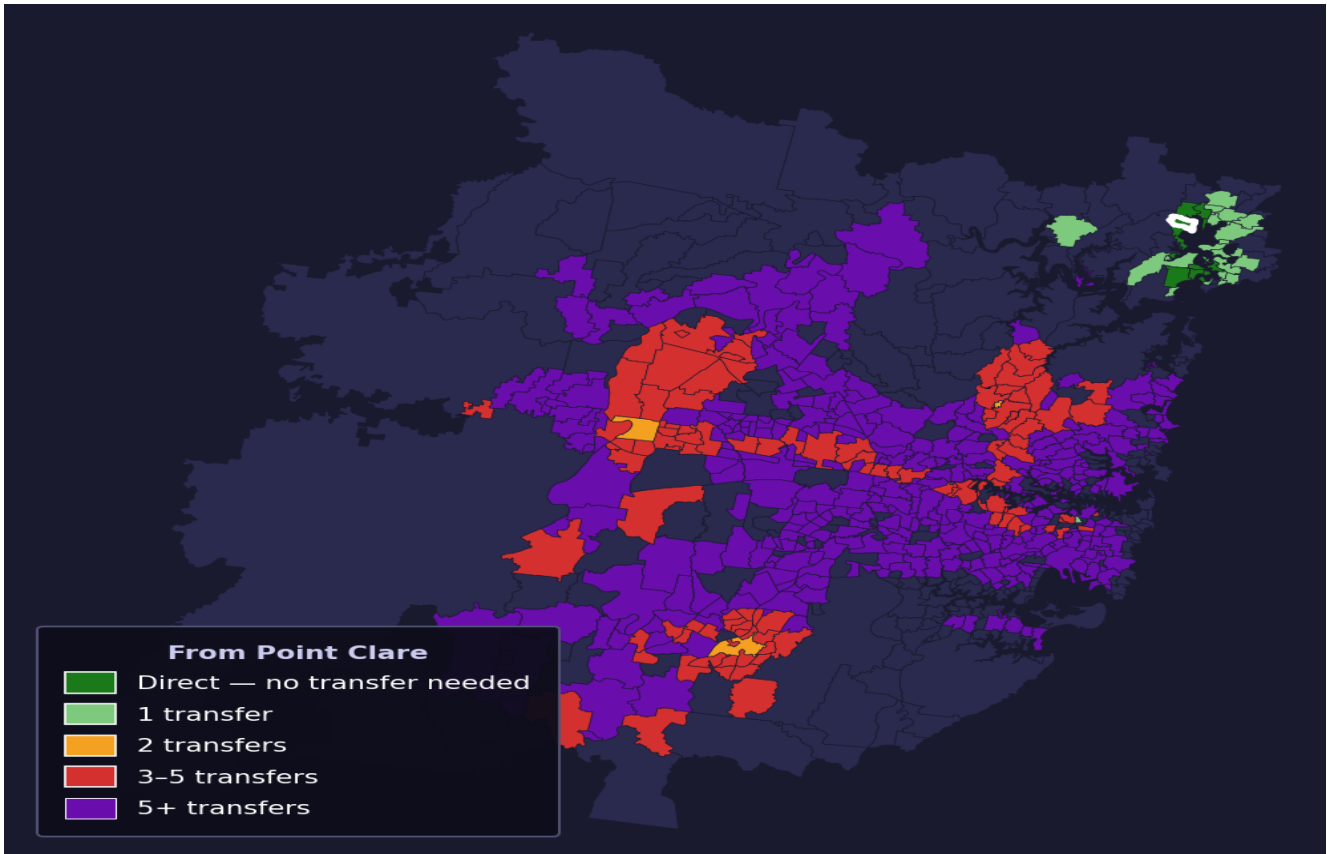

Point Clare

Rank #723 of 781 suburbs

<p>Composite 46_{/100}</p>	<p>Journey Quality 37_{/100}</p>	<p>Cost Efficiency 94_{/100}</p>	<p>Connectivity 19_{/100}</p>
---	---	---	--

Direct (0 transfers)	12 of 781
1 transfer	21 of 781
2 transfers	3 of 781
3-5 transfers	109 of 781
5+ transfers	635 of 781

Destination	Time	Single Trip	Weekly
Sydney CBD	121 min	\$6.79	\$50.00/wk
Parramatta	207 min	\$10.80	\$50.00/wk
Sydney Airport	207 min	\$9.36	
Macquarie Park	155 min	\$8.67	\$50.00/wk
Olympic Park	175 min	\$13.28	\$50.00/wk