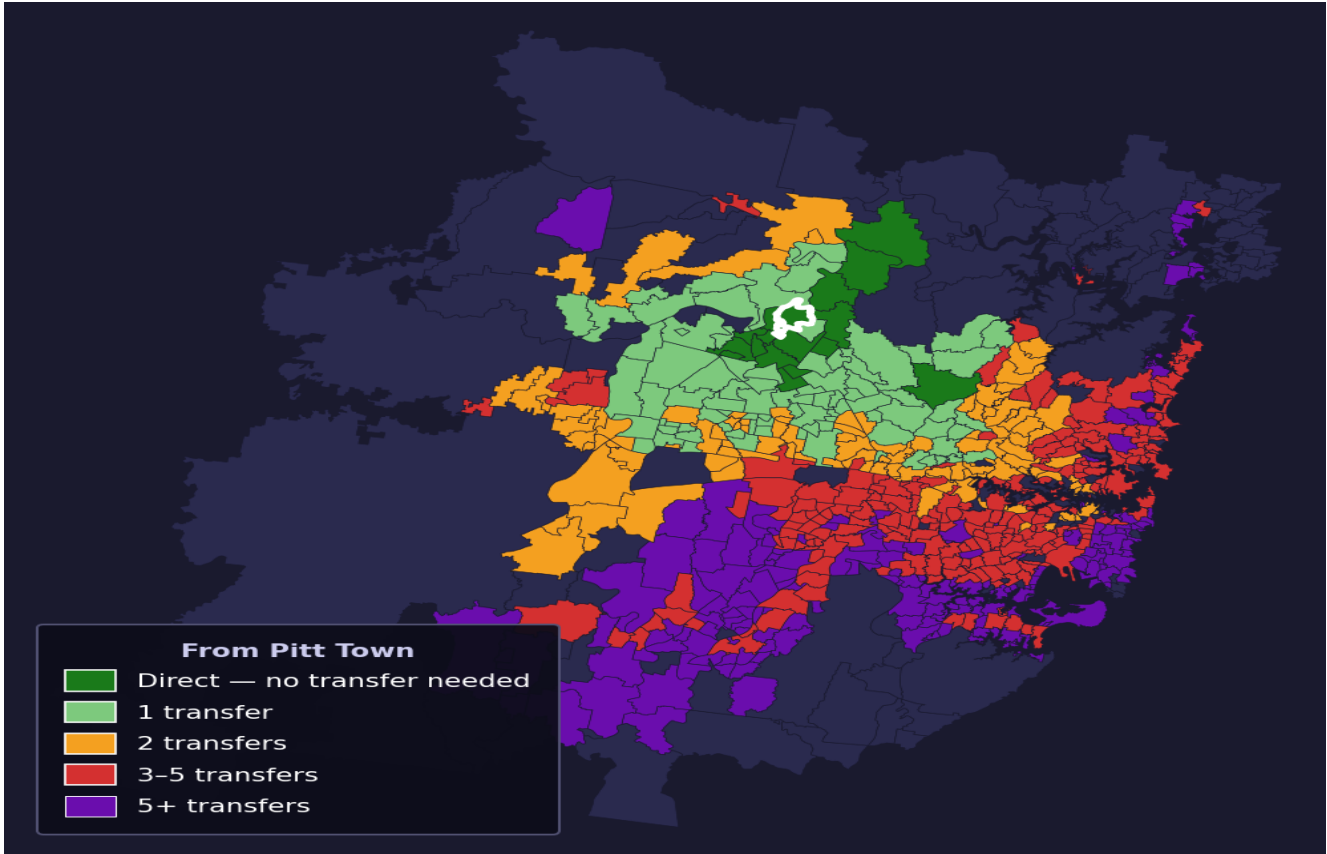

Pitt Town

Rank #524 of 781 suburbs

Composite 55 /100	Journey Quality 41 /100	Cost Efficiency 94 /100	Connectivity 45 /100
------------------------------------	--	--	---------------------------------------

Direct (0 transfers)	16 of 781
1 transfer	85 of 781
2 transfers	115 of 781
3-5 transfers	247 of 781
5+ transfers	317 of 781

Destination	Time	Single Trip	Weekly
Sydney CBD	115 min	\$5.87	\$45.27/wk
Parramatta	91 min	\$5.09	\$45.27/wk
Sydney Airport	170 min	\$7.49	
Macquarie Park	126 min	\$6.83	\$50.00/wk
Olympic Park	153 min	\$9.72	\$50.00/wk