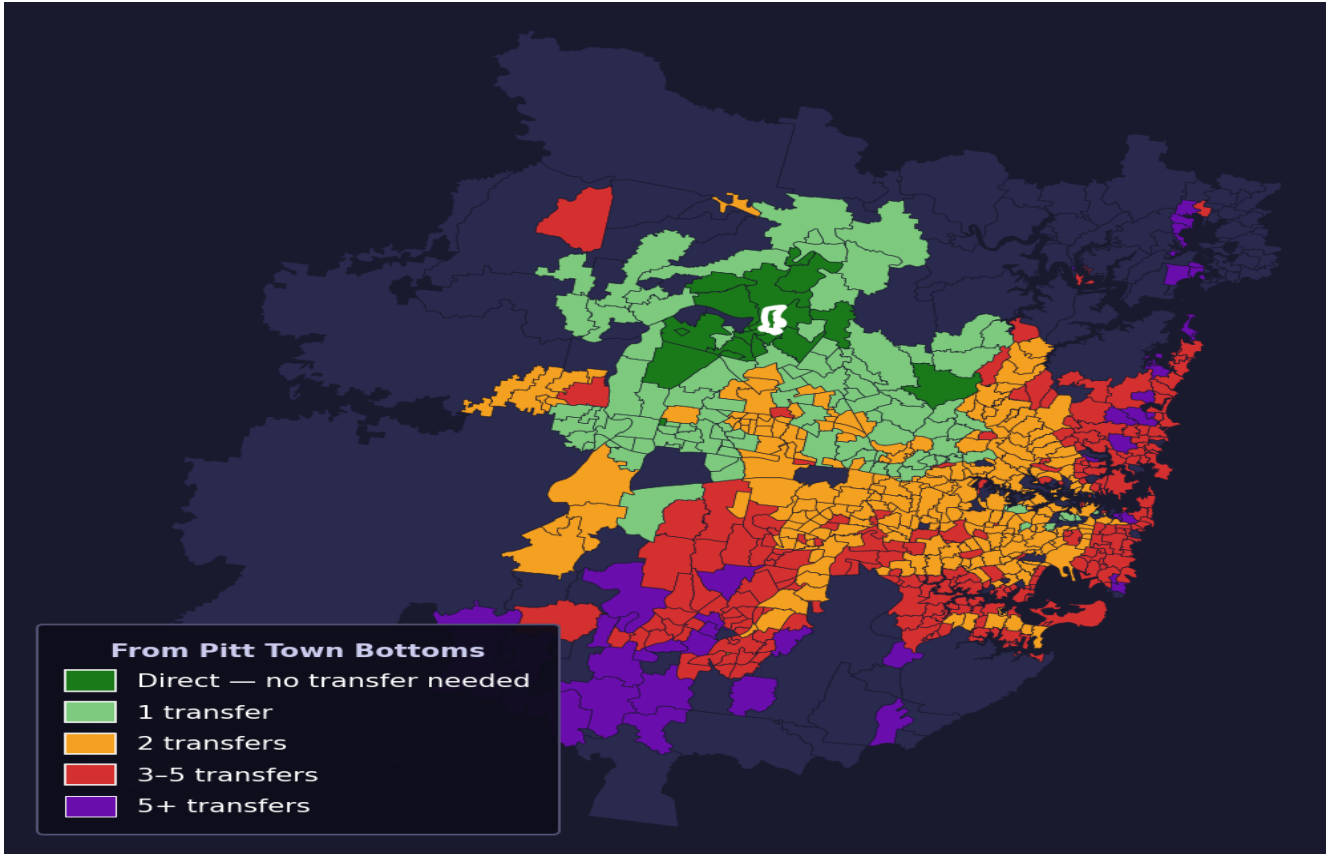

Pitt Town Bottoms

Rank #459 of 781 suburbs

Composite 58 /100	Journey Quality 38 /100	Cost Efficiency 96 /100	Connectivity 57 /100
------------------------------------	--	--	---------------------------------------

Direct (0 transfers)	18 of 781
1 transfer	105 of 781
2 transfers	253 of 781
3-5 transfers	232 of 781
5+ transfers	172 of 781

Destination	Time	Single Trip	Weekly
Sydney CBD	119 min	\$4.95	\$42.96/wk
Parramatta	92 min	\$4.59	\$42.96/wk
Sydney Airport	171 min	\$6.55	
Macquarie Park	144 min	\$6.96	\$50.00/wk
Olympic Park	170 min	\$9.85	\$50.00/wk