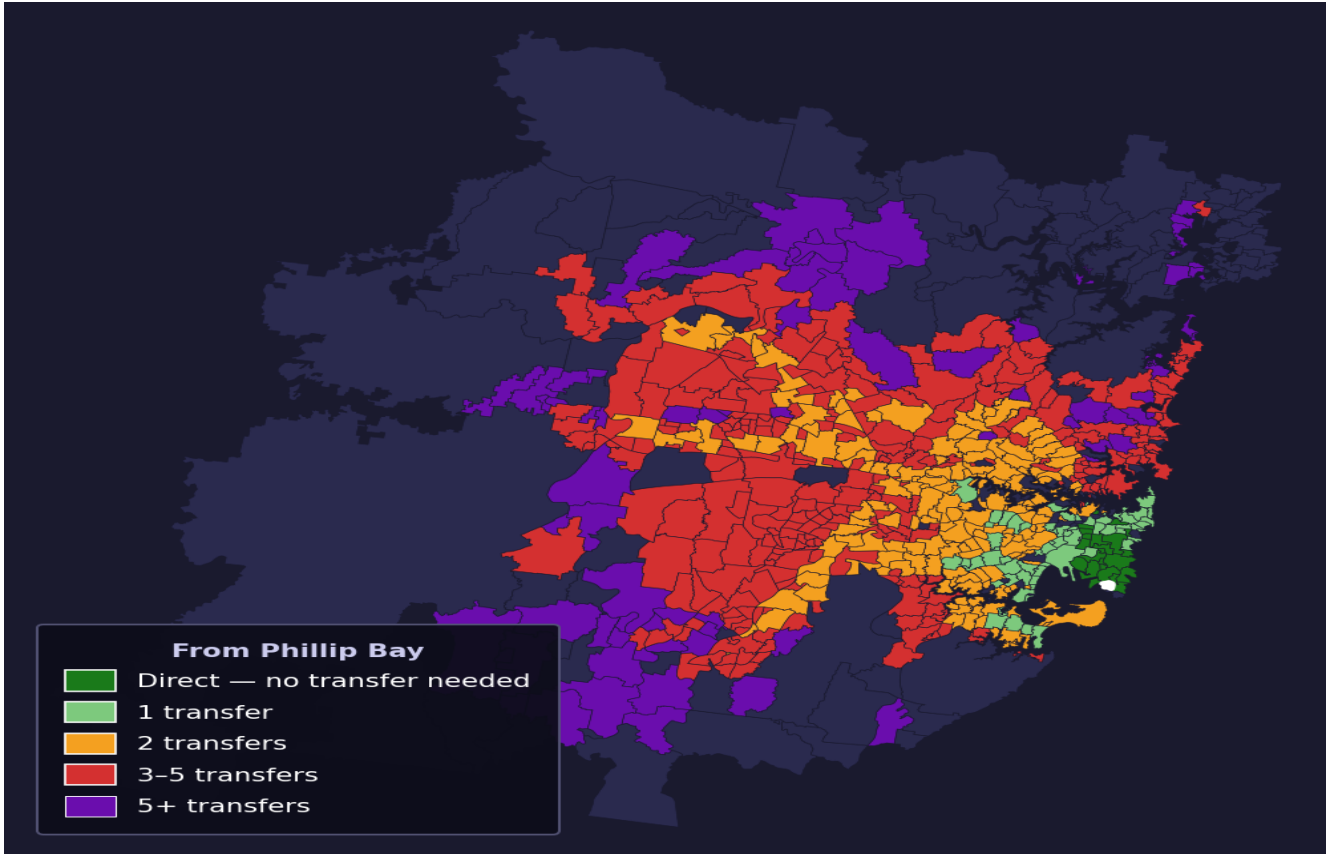

Phillip Bay

Rank #353 of 781 suburbs

Composite 64 _{/100}	Journey Quality 62 _{/100}	Cost Efficiency 83 _{/100}	Connectivity 51 _{/100}
---	---	---	--

Direct (0 transfers)	23 of 781
1 transfer	66 of 781
2 transfers	189 of 781
3-5 transfers	293 of 781
5+ transfers	209 of 781

Destination	Time	Single Trip	Weekly
Sydney CBD	76 min	\$5.24	\$49.18/wk
Parramatta	160 min	\$8.72	\$50.00/wk
Sydney Airport	80 min	\$4.35	
Macquarie Park	102 min	\$6.43	\$50.00/wk
Olympic Park	177 min	\$12.88	\$50.00/wk