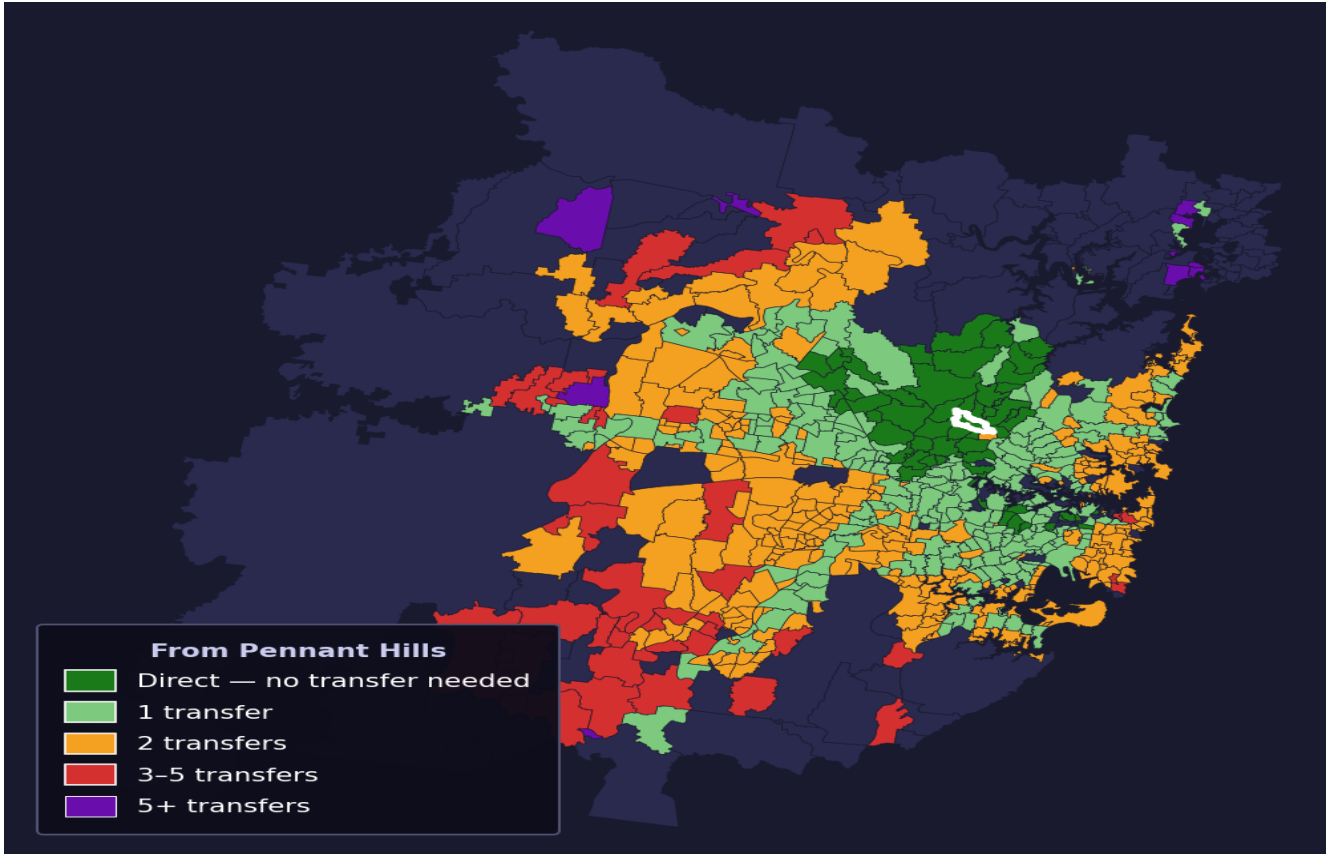

Pennant Hills

Rank #136 of 781 suburbs

Composite 74 _{/100}	Journey Quality 65 _{/100}	Cost Efficiency 86 _{/100}	Connectivity 75 _{/100}
---	---	---	--

Direct (0 transfers)	58 of 781
1 transfer	245 of 781
2 transfers	298 of 781
3-5 transfers	45 of 781
5+ transfers	134 of 781

Destination	Time	Single Trip	Weekly
Sydney CBD	70 min	\$4.03	\$40.30/wk
Parramatta	61 min	\$4.44	\$42.24/wk
Sydney Airport	142 min	\$6.80	
Macquarie Park	55 min	\$5.49	\$48.56/wk
Olympic Park	113 min	\$7.82	\$50.00/wk