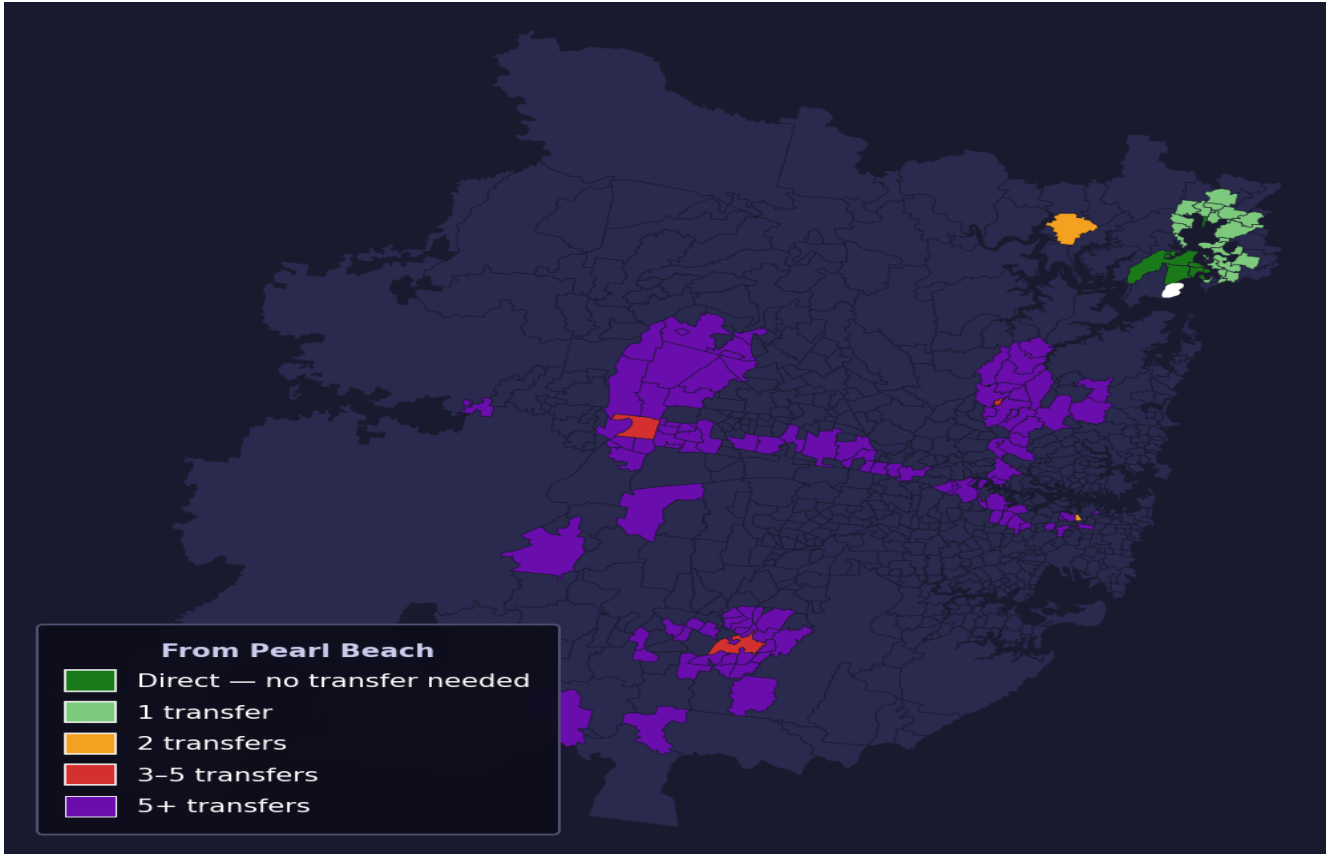

Pearl Beach

Rank #775 of 781 suburbs

<p>Composite 40_{/100}</p>	<p>Journey Quality 37_{/100}</p>	<p>Cost Efficiency 94_{/100}</p>	<p>Connectivity 0_{/100}</p>
--	--	--	--

Direct (0 transfers)	9 of 781
1 transfer	22 of 781
2 transfers	2 of 781
3-5 transfers	3 of 781
5+ transfers	744 of 781

Destination	Time	Single Trip	Weekly
Sydney CBD	121 min	\$6.72	\$50.00/wk
Parramatta	207 min	\$10.74	\$50.00/wk
Sydney Airport	209 min	\$9.30	
Macquarie Park	155 min	\$8.62	\$50.00/wk
Olympic Park	175 min	\$13.44	\$50.00/wk