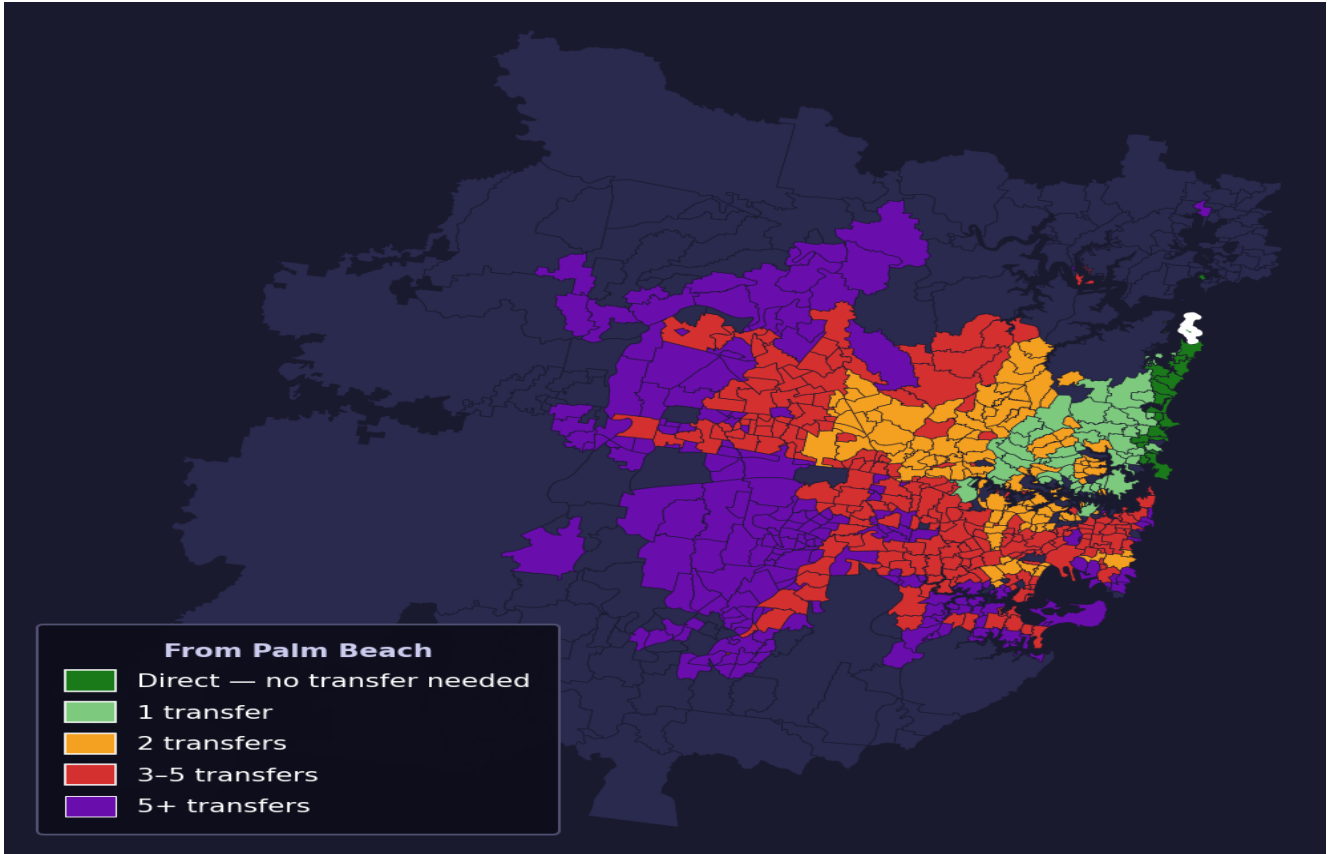

Palm Beach

Rank #528 of 781 suburbs

| | | | |
|------------------------------------|--|--|---------------------------------------|
| Composite 55 /100 | Journey Quality 46 /100 | Cost Efficiency 91 /100 | Connectivity 39 /100 |
|------------------------------------|--|--|---------------------------------------|

| | |
|----------------------|------------|
| Direct (0 transfers) | 22 of 781 |
| 1 transfer | 51 of 781 |
| 2 transfers | 118 of 781 |
| 3-5 transfers | 216 of 781 |
| 5+ transfers | 373 of 781 |

| Destination | Time | Single Trip | Weekly |
|----------------|---------|-------------|------------|
| Sydney CBD | 106 min | \$6.37 | \$50.00/wk |
| Parramatta | 202 min | \$11.07 | \$50.00/wk |
| Sydney Airport | 170 min | \$9.23 | |
| Macquarie Park | 139 min | \$8.13 | \$50.00/wk |
| Olympic Park | 176 min | \$13.46 | \$50.00/wk |