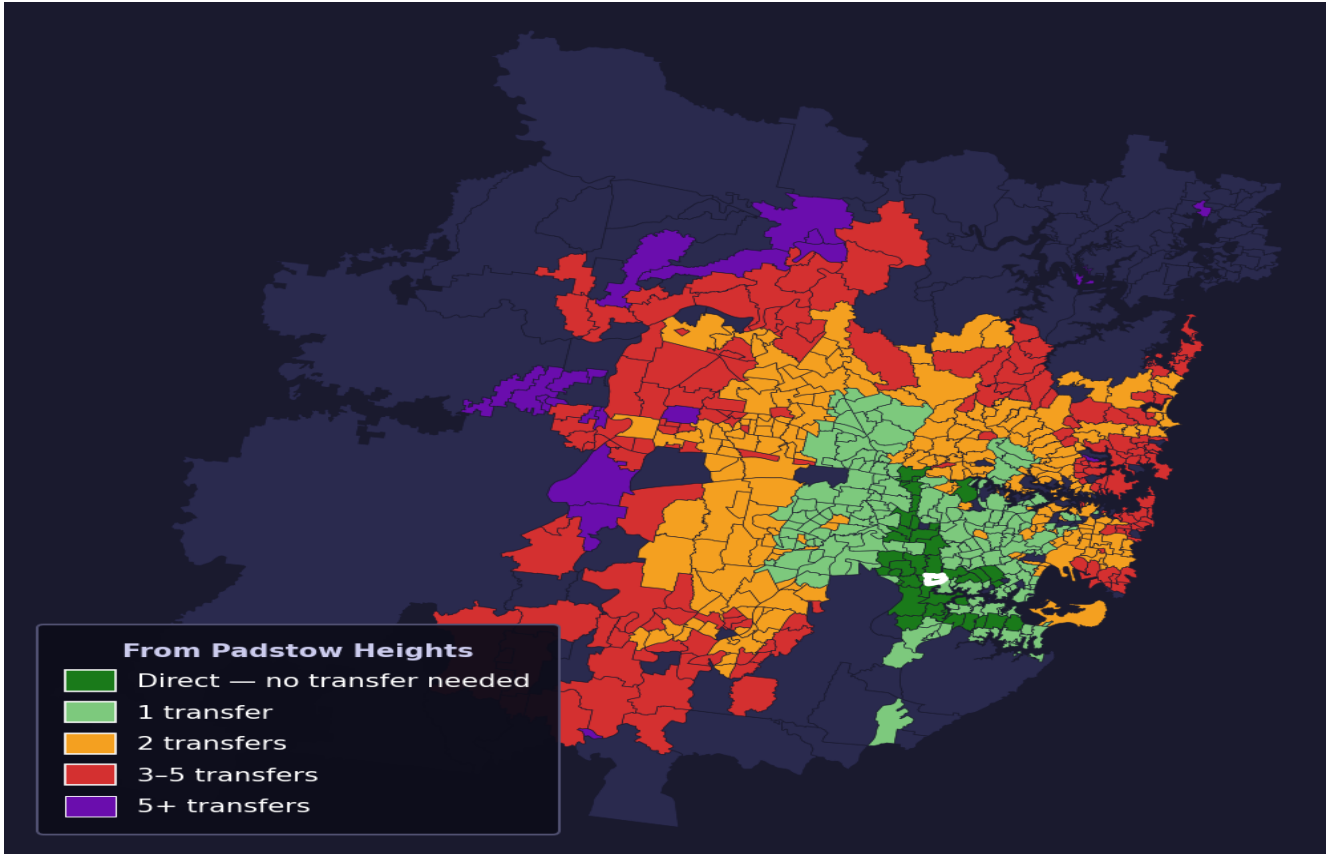

Padstow Heights

Rank #468 of 781 suburbs

Composite 58 /100	Journey Quality 33 /100	Cost Efficiency 94 /100	Connectivity 64 /100
------------------------------------	--	--	---------------------------------------

Direct (0 transfers)	39 of 781
1 transfer	182 of 781
2 transfers	224 of 781
3-5 transfers	178 of 781
5+ transfers	157 of 781

Destination	Time	Single Trip	Weekly
Sydney CBD	129 min	\$6.85	\$50.00/wk
Parramatta	128 min	\$6.93	\$50.00/wk
Sydney Airport	120 min	\$6.34	
Macquarie Park	173 min	\$8.02	\$50.00/wk
Olympic Park	109 min	\$6.48	\$49.80/wk