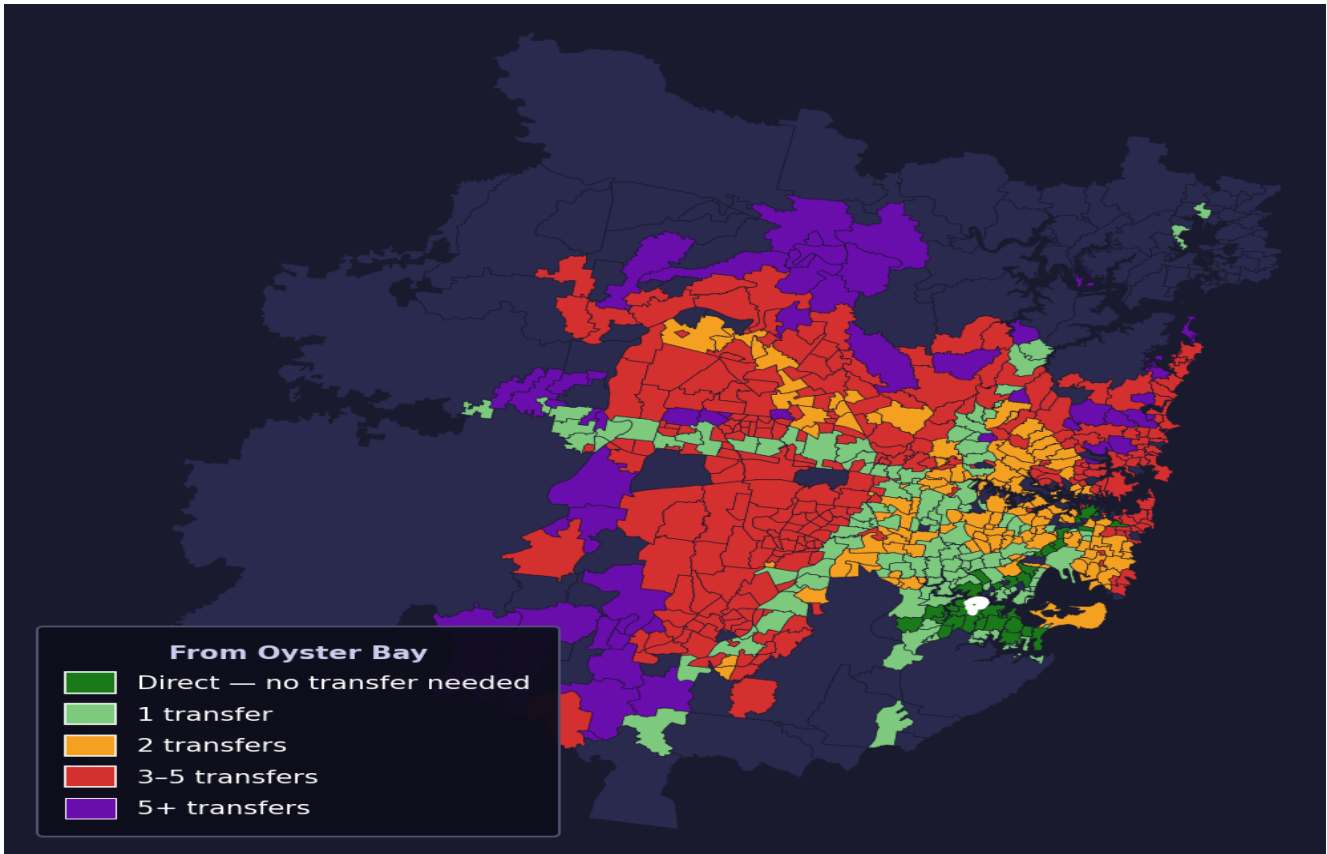

Oyster Bay

Rank #462 of 781 suburbs

Composite 58 /100	Journey Quality 41 /100	Cost Efficiency 93 /100	Connectivity 56 /100
------------------------------------	--	--	---------------------------------------

Direct (0 transfers)	36 of 781
1 transfer	130 of 781
2 transfers	142 of 781
3-5 transfers	278 of 781
5+ transfers	194 of 781

Destination	Time	Single Trip	Weekly
Sydney CBD	115 min	\$6.23	\$48.32/wk
Parramatta	162 min	\$8.70	\$50.00/wk
Sydney Airport	103 min	\$5.69	
Macquarie Park	157 min	\$7.78	\$50.00/wk
Olympic Park	145 min	\$7.76	\$50.00/wk