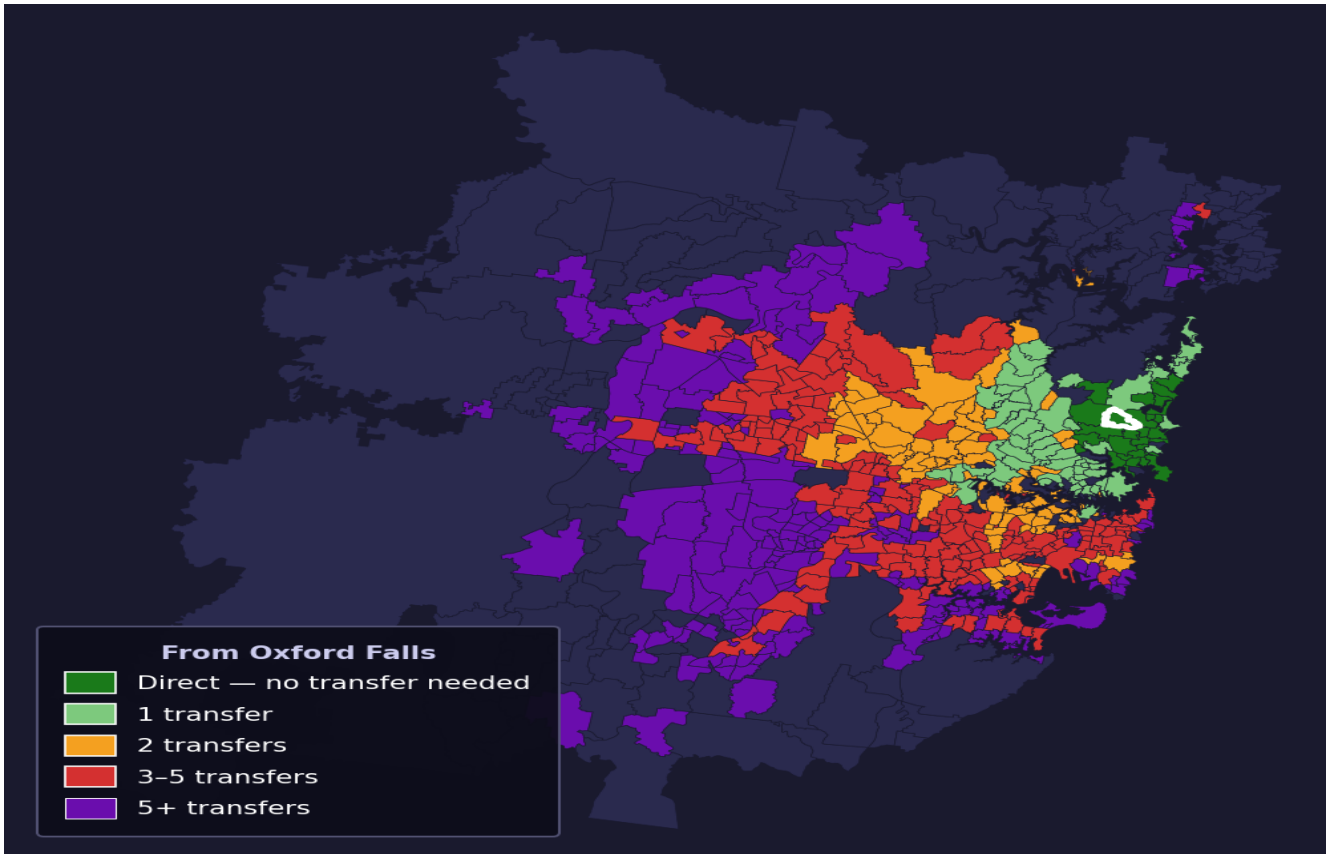

Oxford Falls

Rank #490 of 781 suburbs

Composite 57 / ₁₀₀	Journey Quality 48 / ₁₀₀	Cost Efficiency 91 / ₁₀₀	Connectivity 41 / ₁₀₀
--	--	--	---

Direct (0 transfers)	28 of 781
1 transfer	71 of 781
2 transfers	101 of 781
3-5 transfers	208 of 781
5+ transfers	372 of 781

Destination	Time	Single Trip	Weekly
Sydney CBD	102 min	\$5.46	\$47.36/wk
Parramatta	165 min	\$8.51	\$50.00/wk
Sydney Airport	181 min	\$7.55	
Macquarie Park	120 min	\$6.74	\$50.00/wk
Olympic Park	175 min	\$13.51	\$50.00/wk