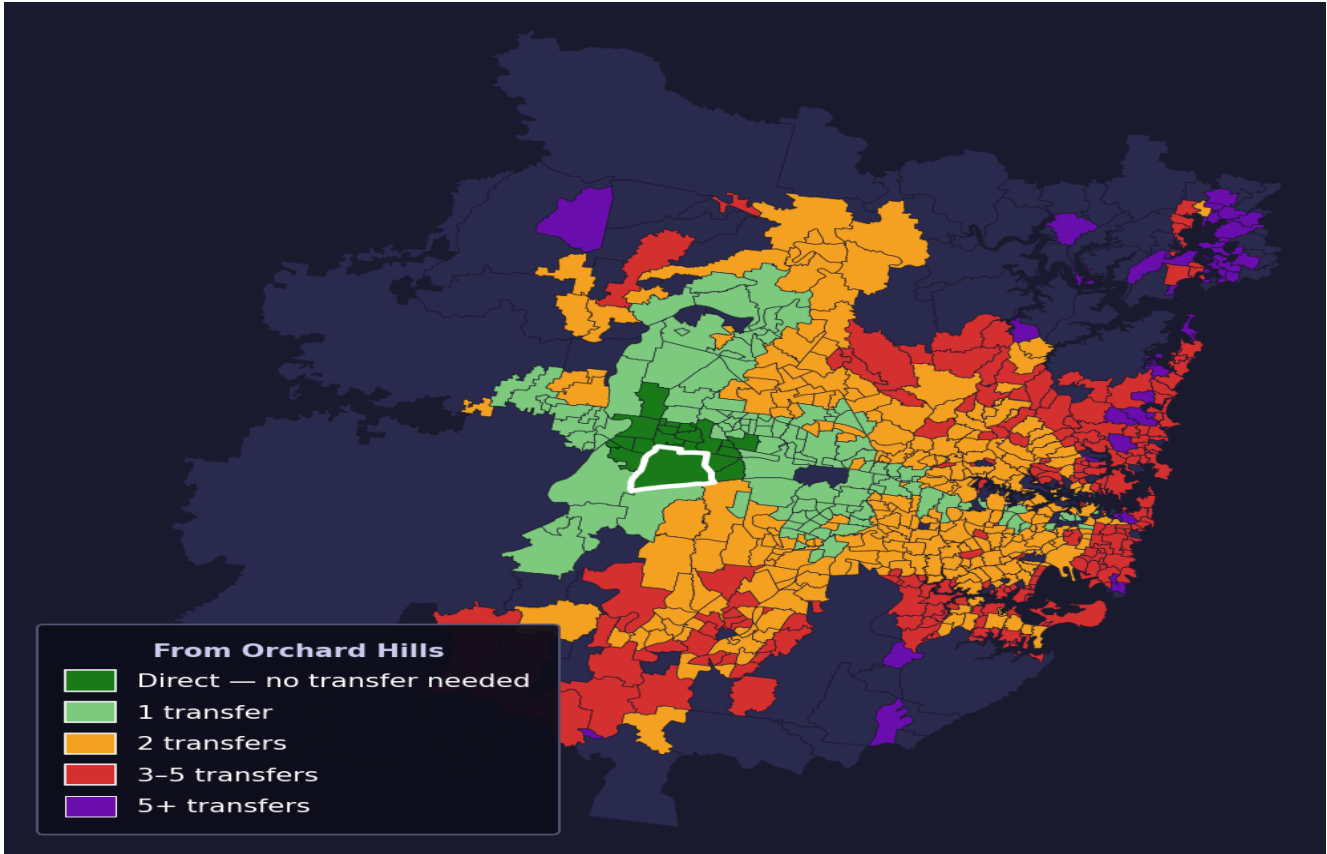

Orchard Hills

Rank #686 of 781 suburbs

Composite 48 /100	Journey Quality 10 /100	Cost Efficiency 99 /100	Connectivity 62 /100
------------------------------------	--	--	---------------------------------------

Direct (0 transfers)	20 of 781
1 transfer	124 of 781
2 transfers	279 of 781
3-5 transfers	212 of 781
5+ transfers	145 of 781

Destination	Time	Single Trip	Weekly
Sydney CBD	171 min	\$7.04	\$49.70/wk
Parramatta	145 min	\$7.13	\$49.70/wk
Sydney Airport	211 min	\$8.83	
Macquarie Park	190 min	\$8.83	\$50.00/wk
Olympic Park	162 min	\$9.71	\$50.00/wk