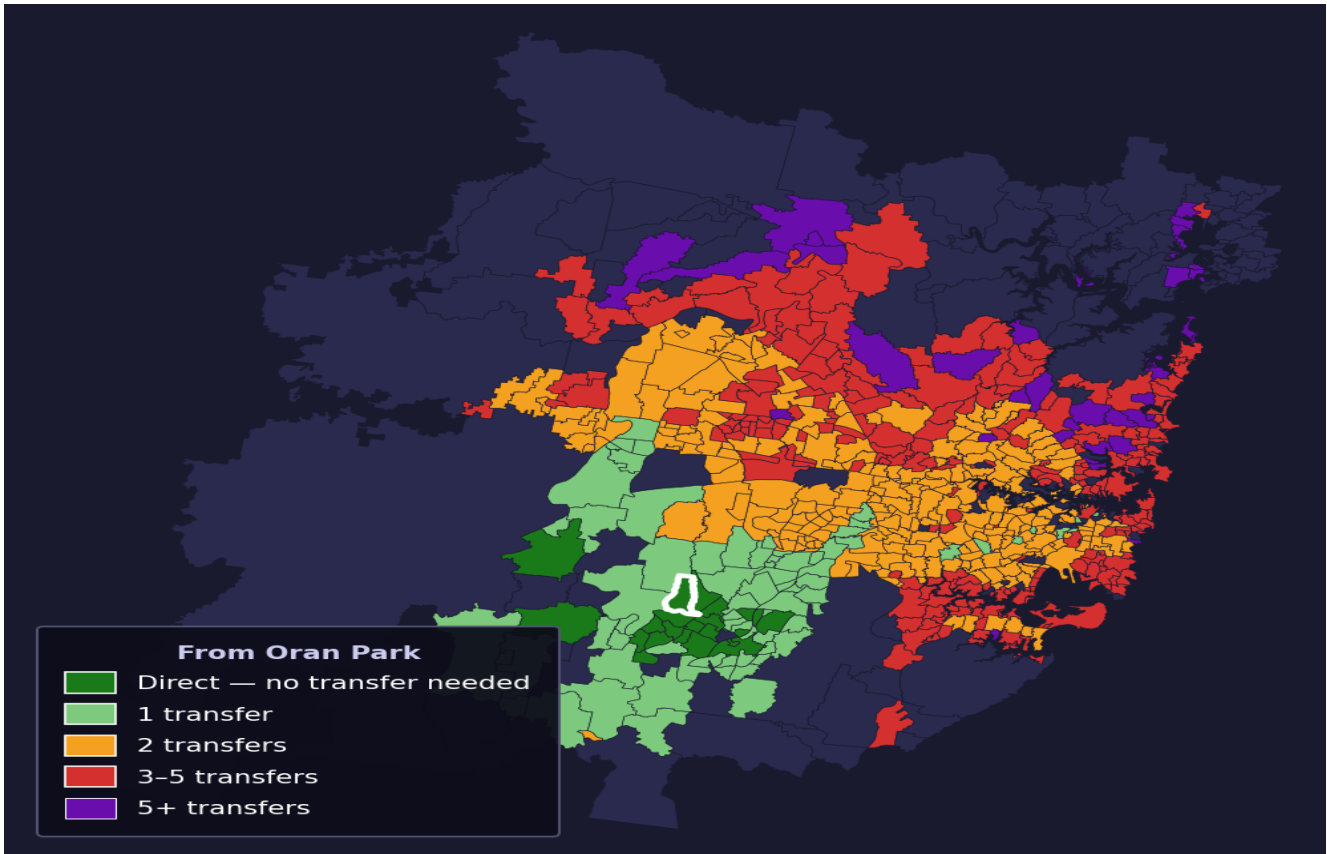

# Oran Park

Rank #619 of 781 suburbs

<b>Composite</b> <b>51</b> / <sub>100</sub>	<b>Journey Quality</b> <b>23</b> / <sub>100</sub>	<b>Cost Efficiency</b> <b>97</b> / <sub>100</sub>	<b>Connectivity</b> <b>56</b> / <sub>100</sub>
--	--	--	---

<b>Direct (0 transfers)</b>	<b>22 of 781</b>
<b>1 transfer</b>	<b>74 of 781</b>
<b>2 transfers</b>	<b>266 of 781</b>
<b>3-5 transfers</b>	<b>251 of 781</b>
<b>5+ transfers</b>	<b>167 of 781</b>

Destination	Time	Single Trip	Weekly
Sydney CBD	148 min	\$7.56	\$50.00/wk
Parramatta	157 min	\$9.90	\$50.00/wk
Sydney Airport	211 min	\$9.59	
Macquarie Park	204 min	\$11.36	\$50.00/wk
Olympic Park	138 min	\$7.08	\$50.00/wk