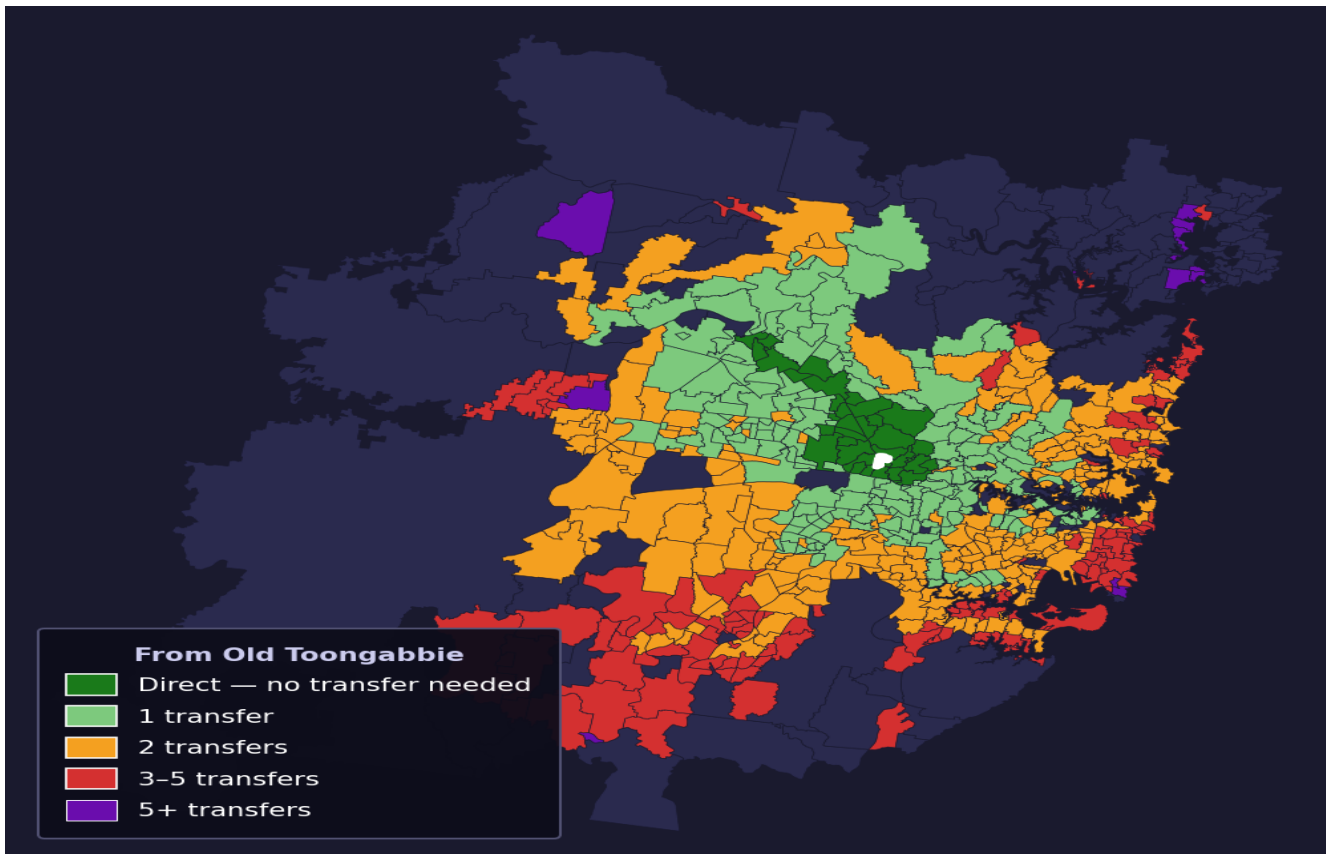

Old Toongabbie

Rank #311 of 781 suburbs

Composite 66 /100	Journey Quality 53 /100	Cost Efficiency 88 /100	Connectivity 68 /100
------------------------------------	--	--	---------------------------------------

Direct (0 transfers)	35 of 781
1 transfer	194 of 781
2 transfers	272 of 781
3-5 transfers	141 of 781
5+ transfers	138 of 781

Destination	Time	Single Trip	Weekly
Sydney CBD	92 min	\$6.15	\$49.30/wk
Parramatta	27 min	\$3.14	\$31.40/wk
Sydney Airport	158 min	\$8.11	
Macquarie Park	63 min	\$5.14	\$47.36/wk
Olympic Park	94 min	\$6.08	\$50.00/wk