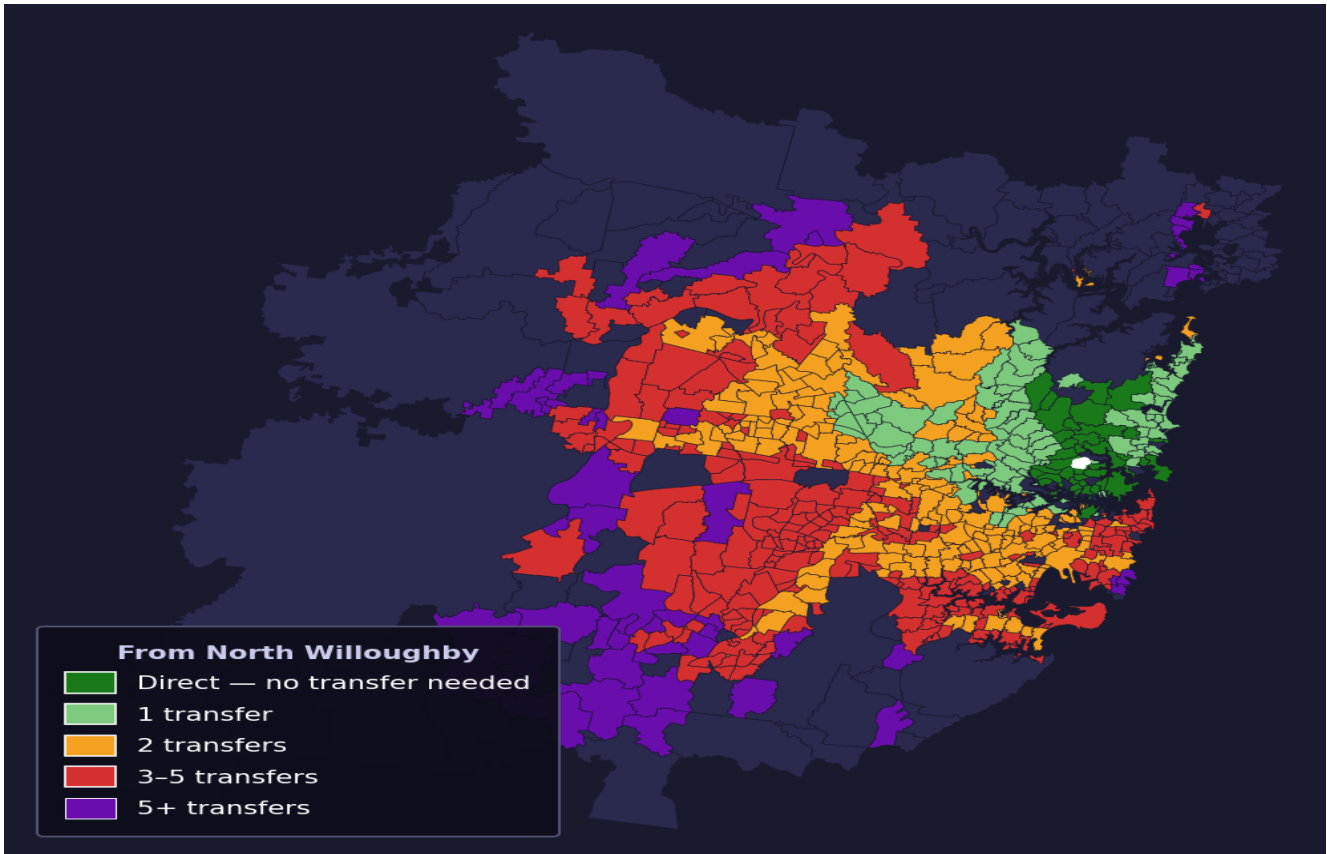

# North Willoughby

Rank #208 of 781 suburbs

<b>Composite</b> <b>71</b> <sub>/100</sub>	<b>Journey Quality</b> <b>83</b> <sub>/100</sub>	<b>Cost Efficiency</b> <b>64</b> <sub>/100</sub>	<b>Connectivity</b> <b>57</b> <sub>/100</sub>
---	---	---	--

<b>Direct (0 transfers)</b>	<b>45 of 781</b>
<b>1 transfer</b>	<b>99 of 781</b>
<b>2 transfers</b>	<b>198 of 781</b>
<b>3-5 transfers</b>	<b>256 of 781</b>
<b>5+ transfers</b>	<b>182 of 781</b>

Destination	Time	Single Trip	Weekly
Sydney CBD	38 min	\$4.09	<b>\$40.92/wk</b>
Parramatta	110 min	\$7.46	<b>\$50.00/wk</b>
Sydney Airport	140 min	\$6.67	
Macquarie Park	48 min	\$3.65	<b>\$36.52/wk</b>
Olympic Park	92 min	\$5.02	<b>\$44.72/wk</b>