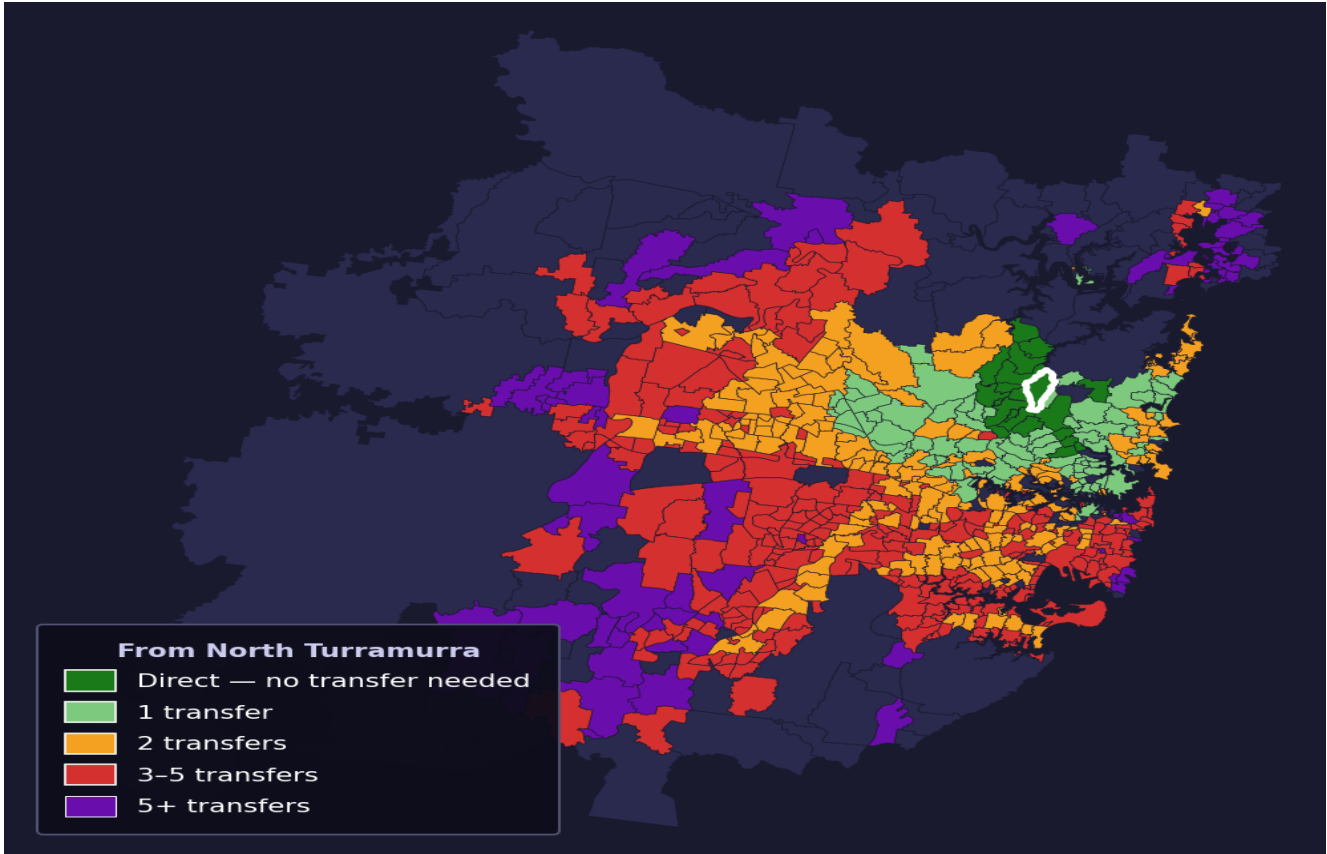

# North Turrumurra

Rank #337 of 781 suburbs

<b>Composite</b> <b>65</b> <sub>/100</sub>	<b>Journey Quality</b> <b>61</b> <sub>/100</sub>	<b>Cost Efficiency</b> <b>83</b> <sub>/100</sub>	<b>Connectivity</b> <b>55</b> <sub>/100</sub>
---	---	---	--

<b>Direct (0 transfers)</b>	<b>21 of 781</b>
<b>1 transfer</b>	<b>83 of 781</b>
<b>2 transfers</b>	<b>207 of 781</b>
<b>3-5 transfers</b>	<b>296 of 781</b>
<b>5+ transfers</b>	<b>173 of 781</b>

Destination	Time	Single Trip	Weekly
Sydney CBD	78 min	\$5.17	\$50.00/wk
Parramatta	147 min	\$7.20	\$50.00/wk
Sydney Airport	134 min	\$7.20	
Macquarie Park	83 min	\$6.20	\$50.00/wk
Olympic Park	197 min	\$14.71	\$50.00/wk