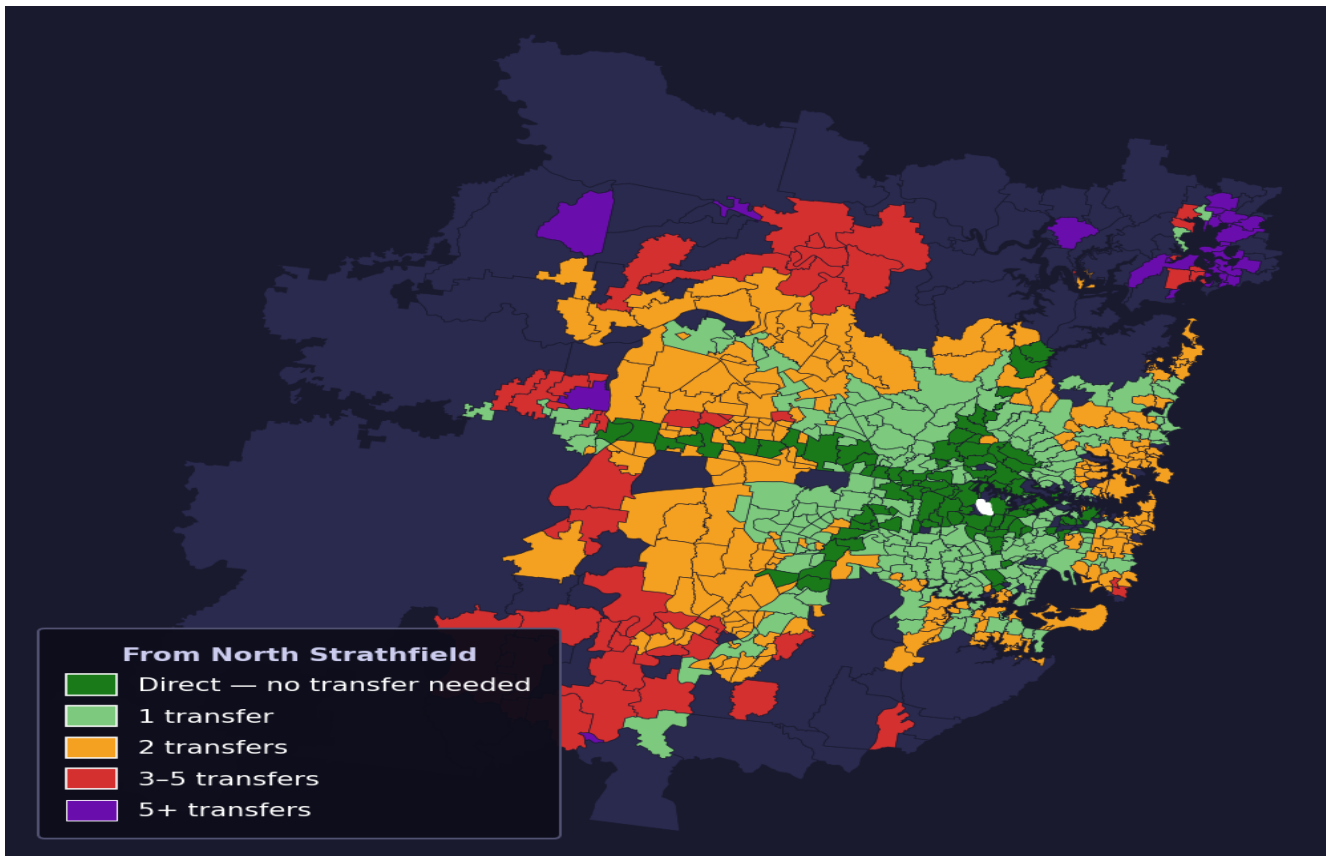

North Strathfield

Rank #89 of 781 suburbs

Composite 76 _{/100}	Journey Quality 70 _{/100}	Cost Efficiency 81 _{/100}	Connectivity 80 _{/100}
---	---	---	--

Direct (0 transfers)	103 of 781
1 transfer	245 of 781
2 transfers	248 of 781
3-5 transfers	57 of 781
5+ transfers	127 of 781

Destination	Time	Single Trip	Weekly
Sydney CBD	62 min	\$4.42	\$43.48/wk
Parramatta	86 min	\$5.46	\$50.00/wk
Sydney Airport	113 min	\$5.63	
Macquarie Park	61 min	\$4.78	\$44.18/wk
Olympic Park	29 min	\$3.09	\$30.88/wk