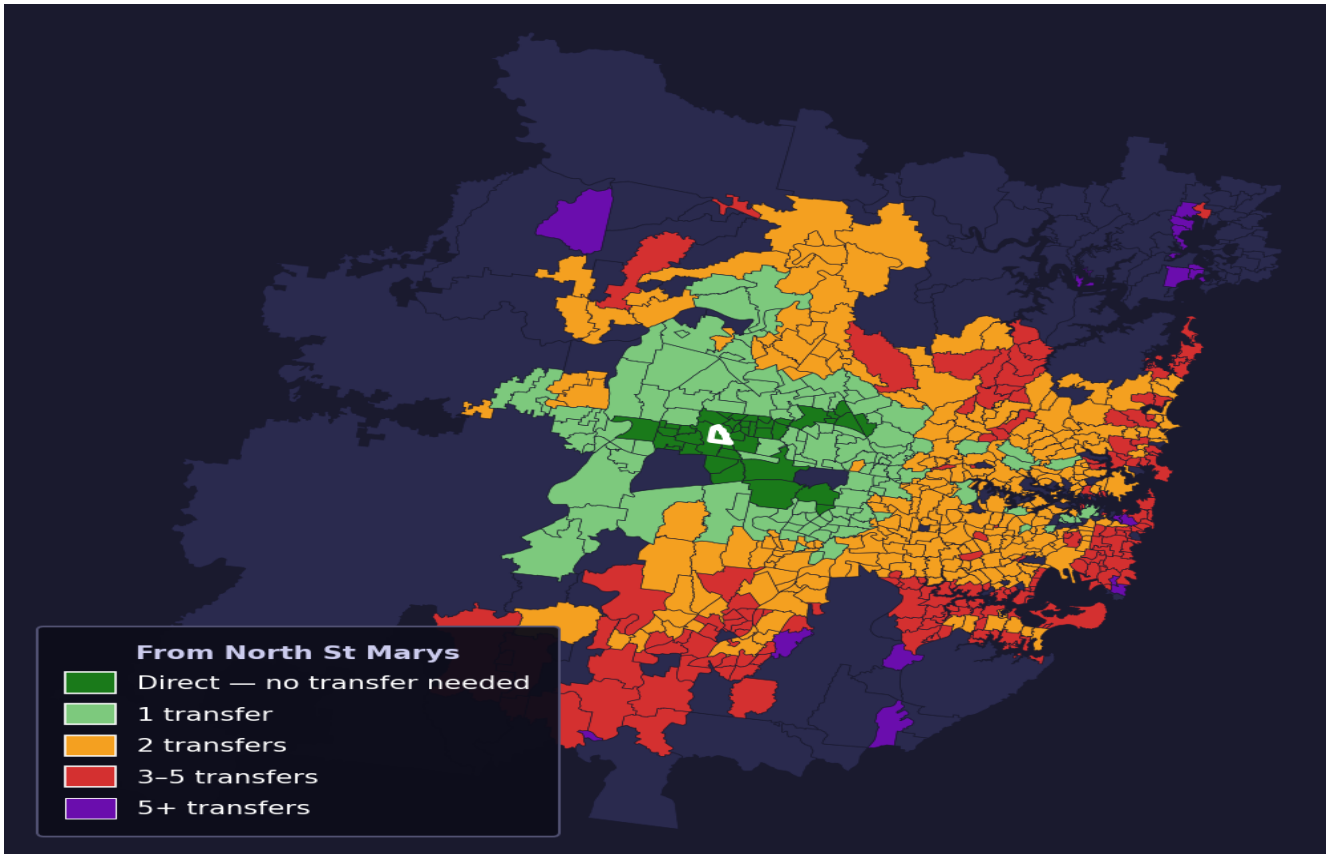

North St Marys

Rank #660 of 781 suburbs

Composite 49 _{/100}	Journey Quality 12 _{/100}	Cost Efficiency 98 _{/100}	Connectivity 64 _{/100}
---	---	---	--

Direct (0 transfers)	41 of 781
1 transfer	128 of 781
2 transfers	287 of 781
3-5 transfers	181 of 781
5+ transfers	143 of 781

Destination	Time	Single Trip	Weekly
Sydney CBD	167 min	\$7.20	\$50.00/wk
Parramatta	137 min	\$7.20	\$50.00/wk
Sydney Airport	211 min	\$9.23	
Macquarie Park	193 min	\$9.23	\$50.00/wk
Olympic Park	158 min	\$9.38	\$50.00/wk