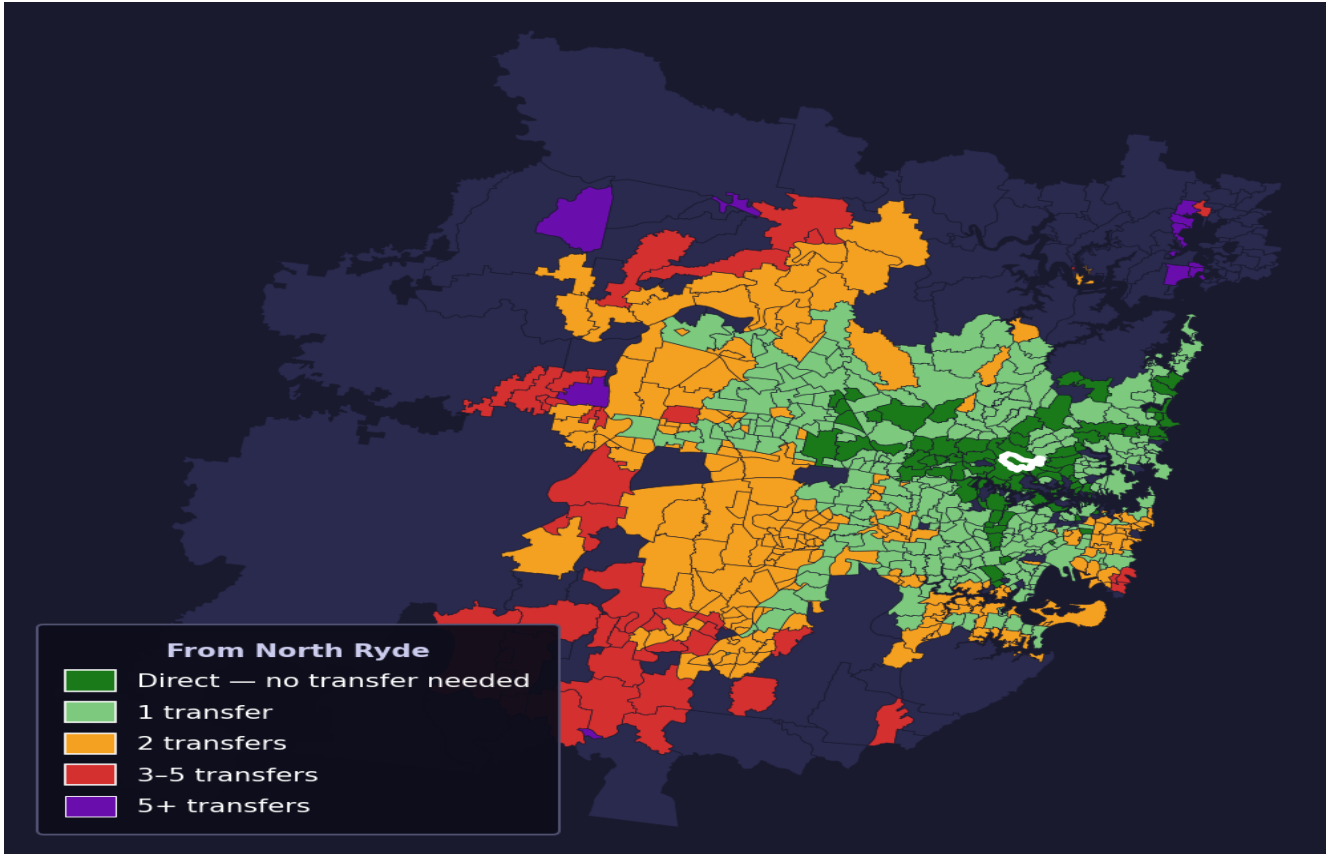

# North Ryde

Rank #42 of 781 suburbs

<b>Composite</b> <b>78</b> <sub>/100</sub>	<b>Journey Quality</b> <b>86</b> <sub>/100</sub>	<b>Cost Efficiency</b> <b>62</b> <sub>/100</sub>	<b>Connectivity</b> <b>79</b> <sub>/100</sub>
---	---	---	--

<b>Direct (0 transfers)</b>	<b>88 of 781</b>
<b>1 transfer</b>	<b>289 of 781</b>
<b>2 transfers</b>	<b>221 of 781</b>
<b>3-5 transfers</b>	<b>46 of 781</b>
<b>5+ transfers</b>	<b>136 of 781</b>

Destination	Time	Single Trip	Weekly
Sydney CBD	33 min	\$3.76	<b>\$37.60/wk</b>
Parramatta	74 min	\$5.06	<b>\$50.00/wk</b>
Sydney Airport	112 min	\$5.21	
Macquarie Park	27 min	\$2.95	<b>\$29.48/wk</b>
Olympic Park	41 min	\$4.09	<b>\$40.92/wk</b>