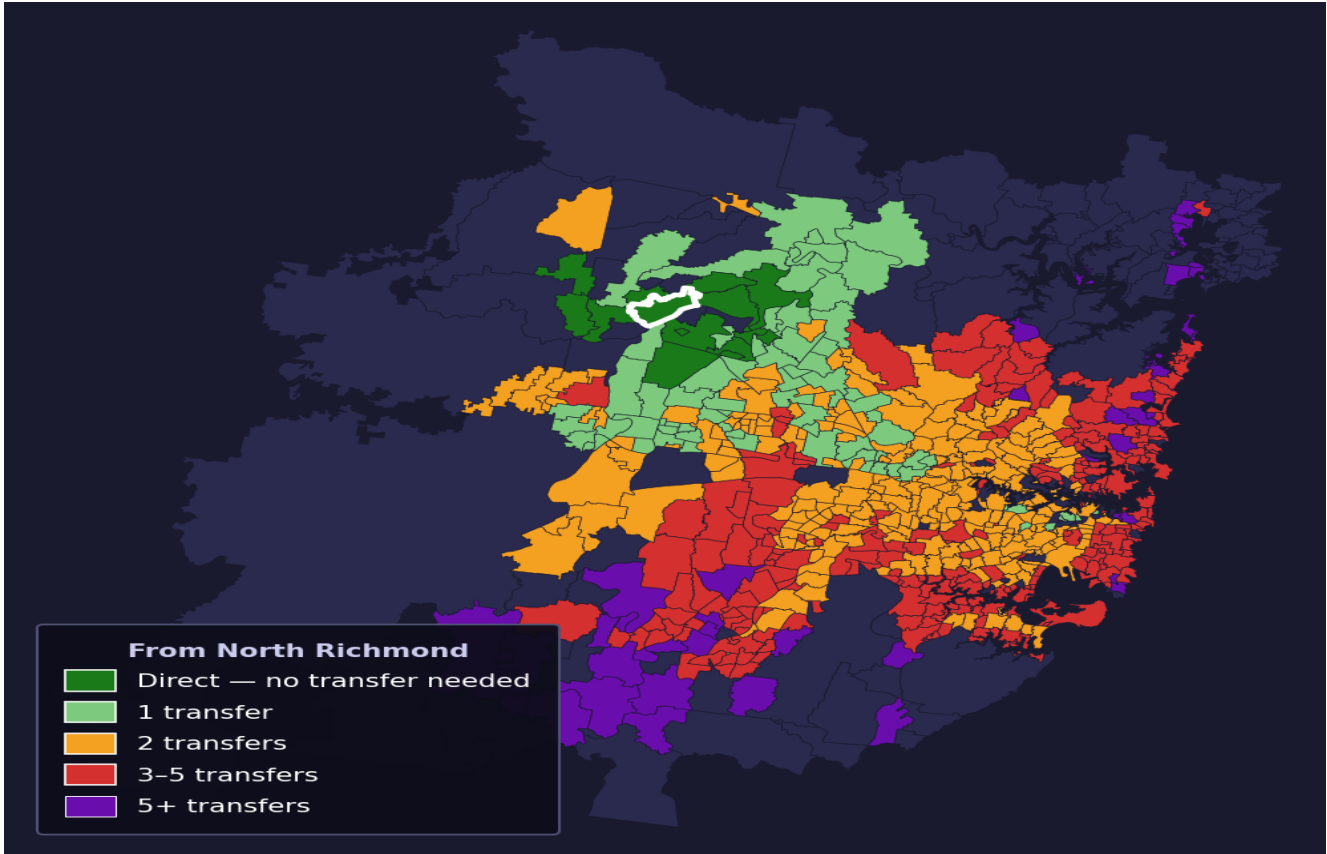

# North Richmond

Rank #504 of 781 suburbs

<b>Composite</b> <b>56</b> /100	<b>Journey Quality</b> <b>34</b> /100	<b>Cost Efficiency</b> <b>98</b> /100	<b>Connectivity</b> <b>55</b> /100
------------------------------------	--	--	---------------------------------------

<b>Direct (0 transfers)</b>	<b>14 of 781</b>
<b>1 transfer</b>	<b>75 of 781</b>
<b>2 transfers</b>	<b>262 of 781</b>
<b>3-5 transfers</b>	<b>254 of 781</b>
<b>5+ transfers</b>	<b>175 of 781</b>

Destination	Time	Single Trip	Weekly
Sydney CBD	127 min	\$4.03	\$40.30/wk
Parramatta	96 min	\$4.03	\$40.30/wk
Sydney Airport	173 min	\$5.48	
Macquarie Park	165 min	\$7.08	\$50.00/wk
Olympic Park	160 min	\$9.55	\$50.00/wk