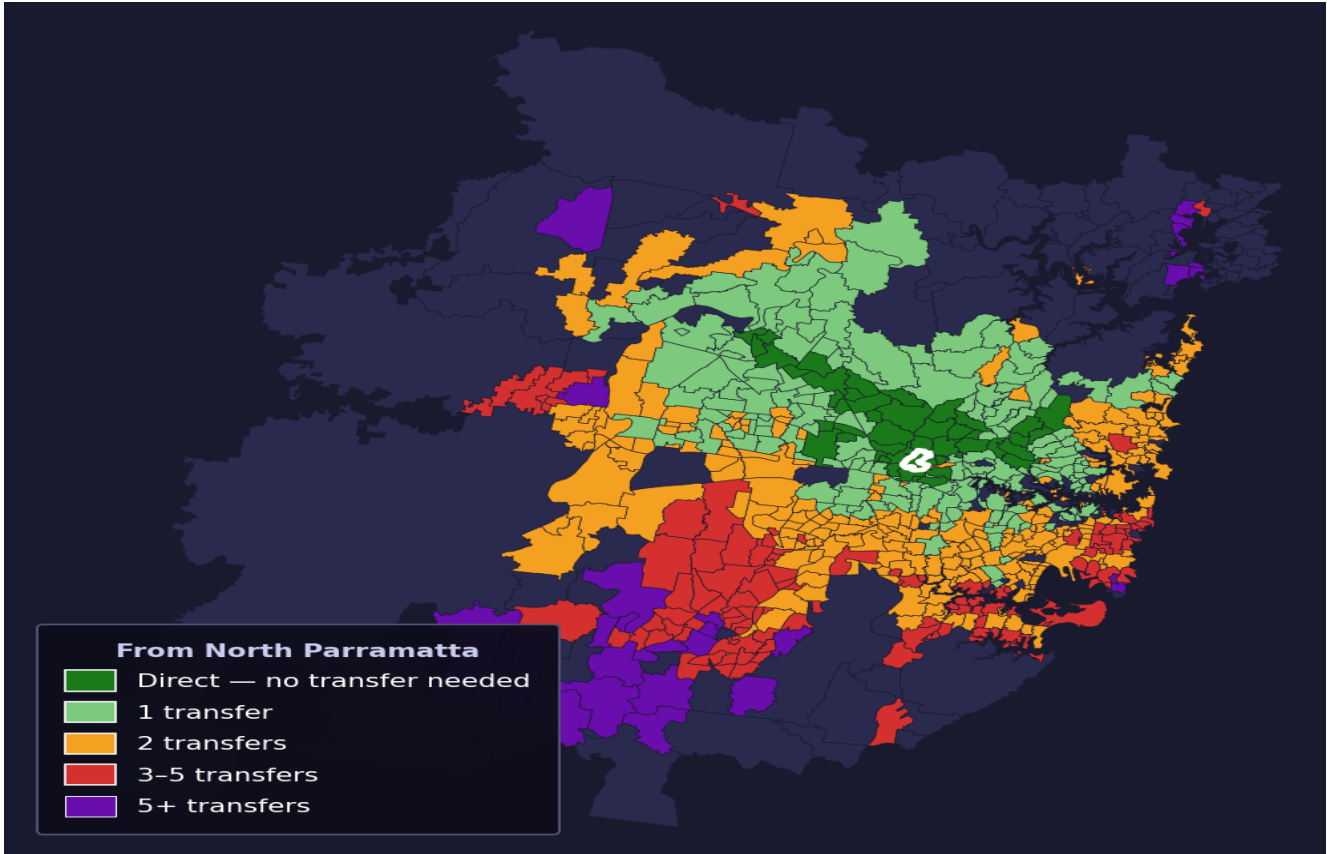

# North Parramatta

Rank #244 of 781 suburbs

<b>Composite</b> <b>69</b> /100	<b>Journey Quality</b> <b>62</b> /100	<b>Cost Efficiency</b> <b>82</b> /100	<b>Connectivity</b> <b>68</b> /100
------------------------------------	--	--	---------------------------------------

<b>Direct (0 transfers)</b>	<b>46 of 781</b>
<b>1 transfer</b>	<b>187 of 781</b>
<b>2 transfers</b>	<b>266 of 781</b>
<b>3-5 transfers</b>	<b>125 of 781</b>
<b>5+ transfers</b>	<b>156 of 781</b>

Destination	Time	Single Trip	Weekly
Sydney CBD	75 min	\$5.73	<b>\$50.00/wk</b>
Parramatta	24 min	\$2.86	<b>\$28.63/wk</b>
Sydney Airport	150 min	\$7.85	
Macquarie Park	52 min	\$4.88	<b>\$48.06/wk</b>
Olympic Park	65 min	\$3.79	<b>\$37.60/wk</b>