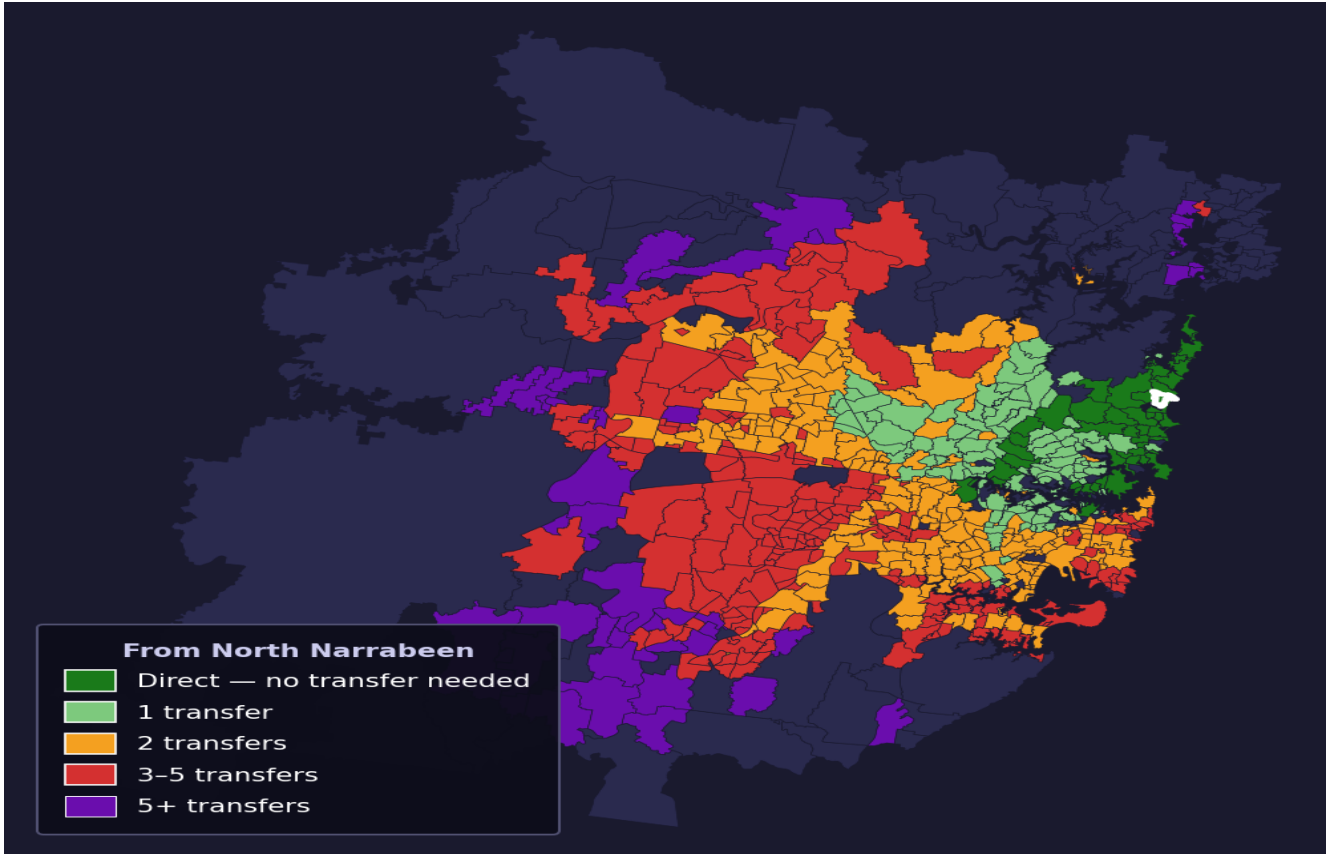

North Narrabeen

Rank #434 of 781 suburbs

Composite 60 _{/100}	Journey Quality 41 _{/100}	Cost Efficiency 92 _{/100}	Connectivity 60 _{/100}
---	---	---	--

Direct (0 transfers)	54 of 781
1 transfer	122 of 781
2 transfers	204 of 781
3-5 transfers	223 of 781
5+ transfers	177 of 781

Destination	Time	Single Trip	Weekly
Sydney CBD	114 min	\$6.16	\$50.00/wk
Parramatta	180 min	\$9.69	\$50.00/wk
Sydney Airport	189 min	\$7.87	
Macquarie Park	141 min	\$7.43	\$50.00/wk
Olympic Park	175 min	\$13.12	\$50.00/wk