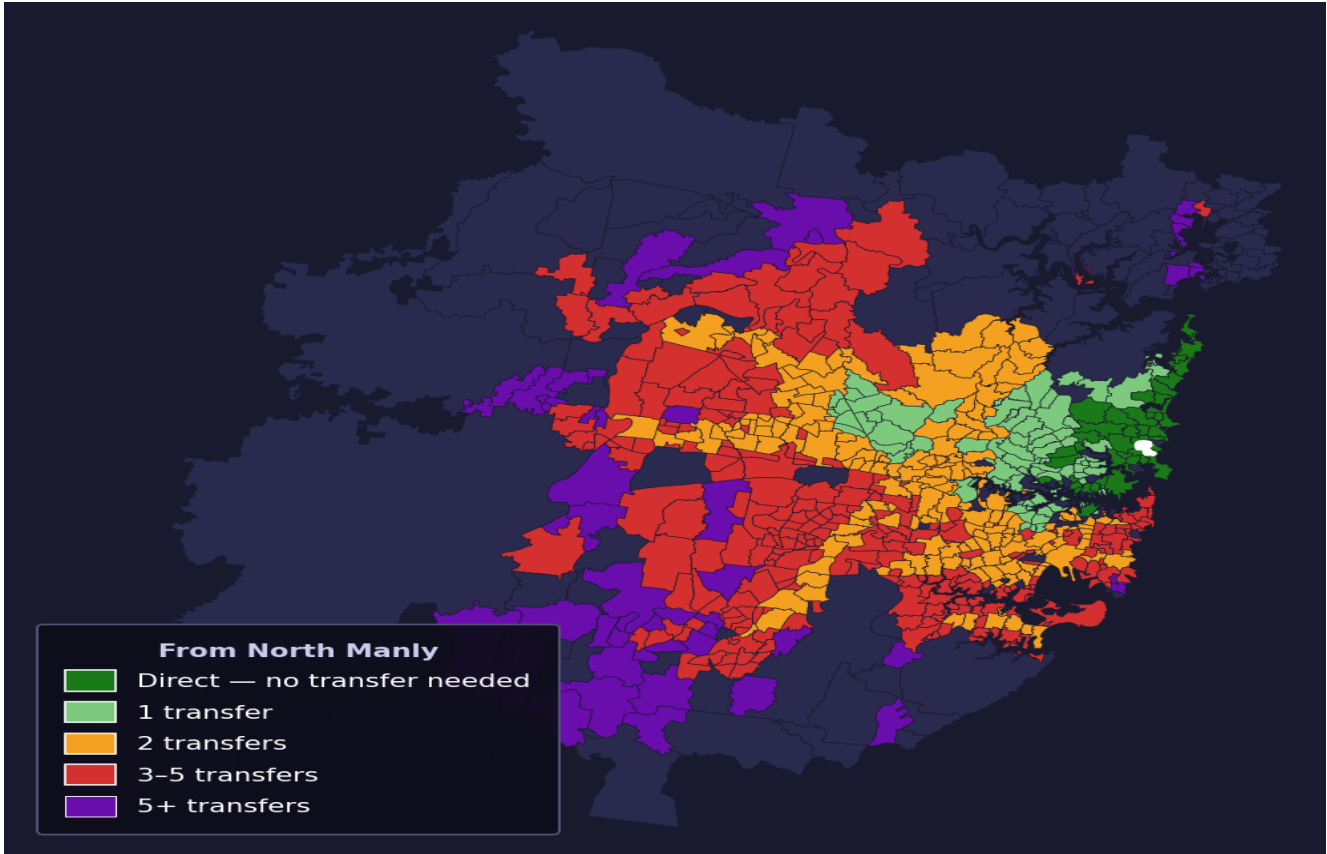

North Manly

Rank #301 of 781 suburbs

Composite 67 _{/100}	Journey Quality 65 _{/100}	Cost Efficiency 82 _{/100}	Connectivity 57 _{/100}
---	---	---	--

Direct (0 transfers)	50 of 781
1 transfer	86 of 781
2 transfers	190 of 781
3-5 transfers	271 of 781
5+ transfers	183 of 781

Destination	Time	Single Trip	Weekly
Sydney CBD	71 min	\$5.55	\$47.98/wk
Parramatta	146 min	\$8.01	\$50.00/wk
Sydney Airport	168 min	\$7.69	
Macquarie Park	104 min	\$6.19	\$50.00/wk
Olympic Park	128 min	\$7.96	\$50.00/wk