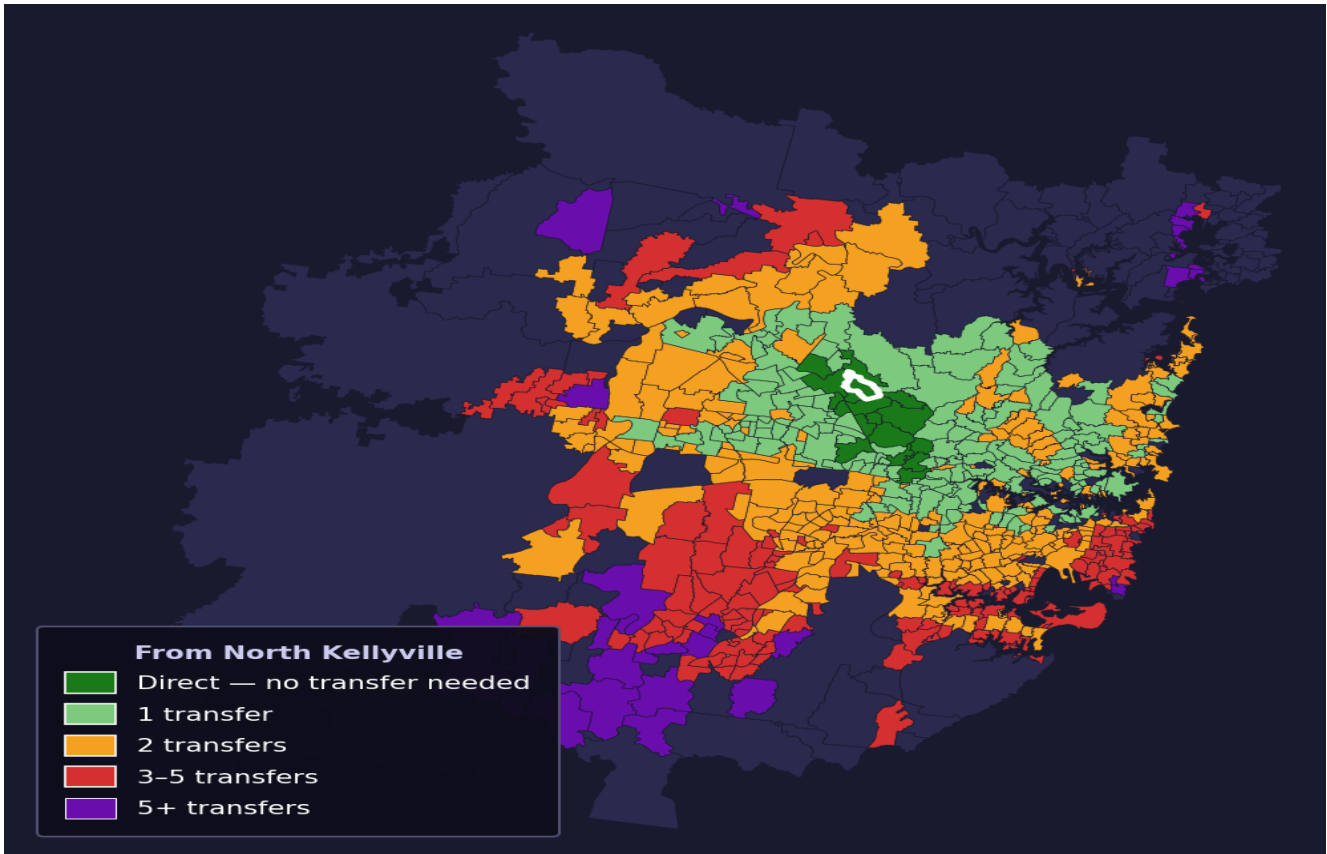

North Kellyville

Rank #279 of 781 suburbs

Composite 67 /100	Journey Quality 60 /100	Cost Efficiency 84 /100	Connectivity 64 /100
------------------------------------	--	--	---------------------------------------

Direct (0 transfers)	18 of 781
1 transfer	176 of 781
2 transfers	276 of 781
3-5 transfers	153 of 781
5+ transfers	157 of 781

Destination	Time	Single Trip	Weekly
Sydney CBD	79 min	\$5.48	\$50.00/wk
Parramatta	58 min	\$4.03	\$40.30/wk
Sydney Airport	154 min	\$6.79	
Macquarie Park	60 min	\$4.90	\$49.00/wk
Olympic Park	116 min	\$6.93	\$50.00/wk