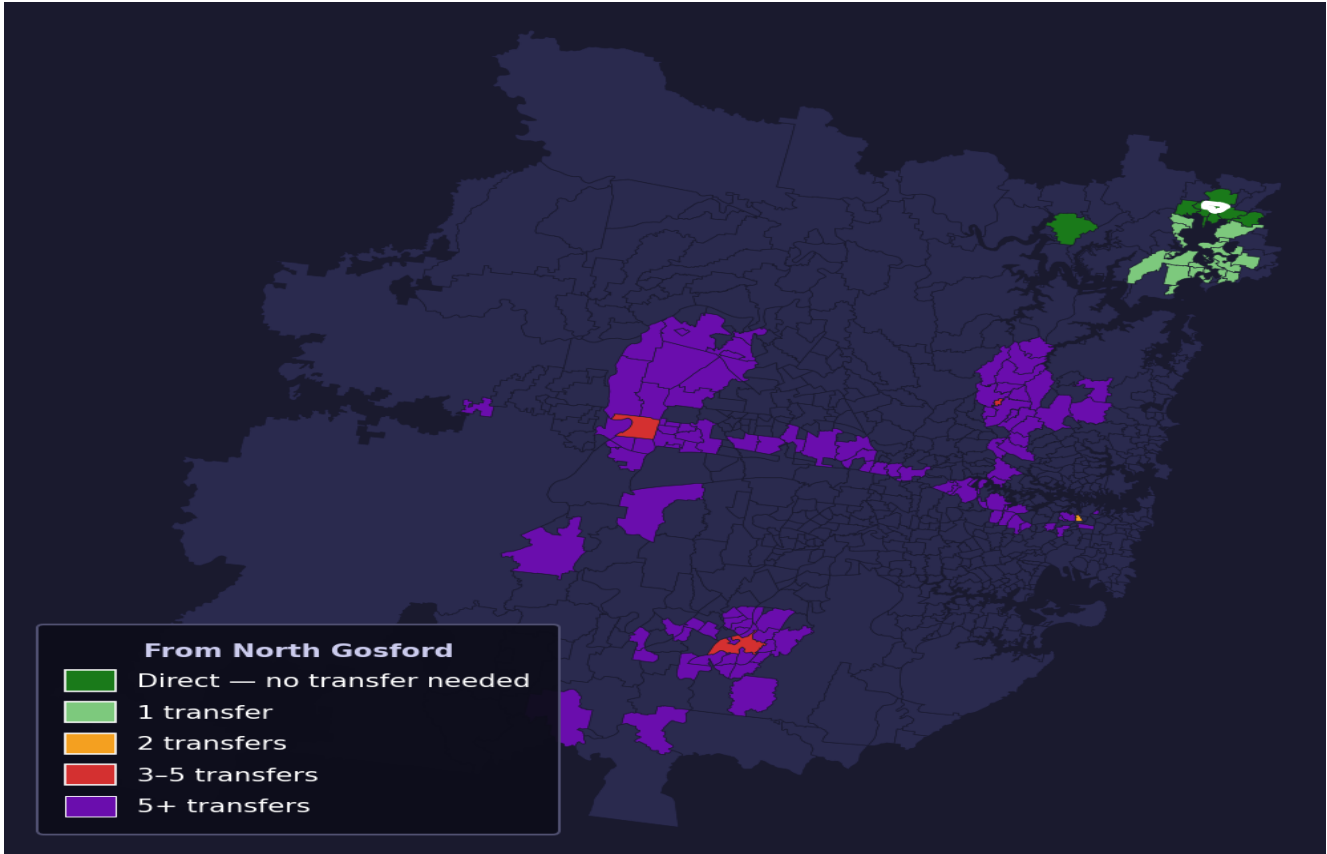

North Gosford

Rank #768 of 781 suburbs

<p>Composite 42_{/100}</p>	<p>Journey Quality 42_{/100}</p>	<p>Cost Efficiency 92_{/100}</p>	<p>Connectivity 0_{/100}</p>
---	---	---	---

Direct (0 transfers)	8 of 781
1 transfer	24 of 781
2 transfers	1 of 781
3-5 transfers	3 of 781
5+ transfers	744 of 781

Destination	Time	Single Trip	Weekly
Sydney CBD	114 min	\$6.42	\$50.00/wk
Parramatta	202 min	\$10.54	\$50.00/wk
Sydney Airport	201 min	\$9.09	
Macquarie Park	147 min	\$8.25	\$50.00/wk
Olympic Park	175 min	\$13.33	\$50.00/wk